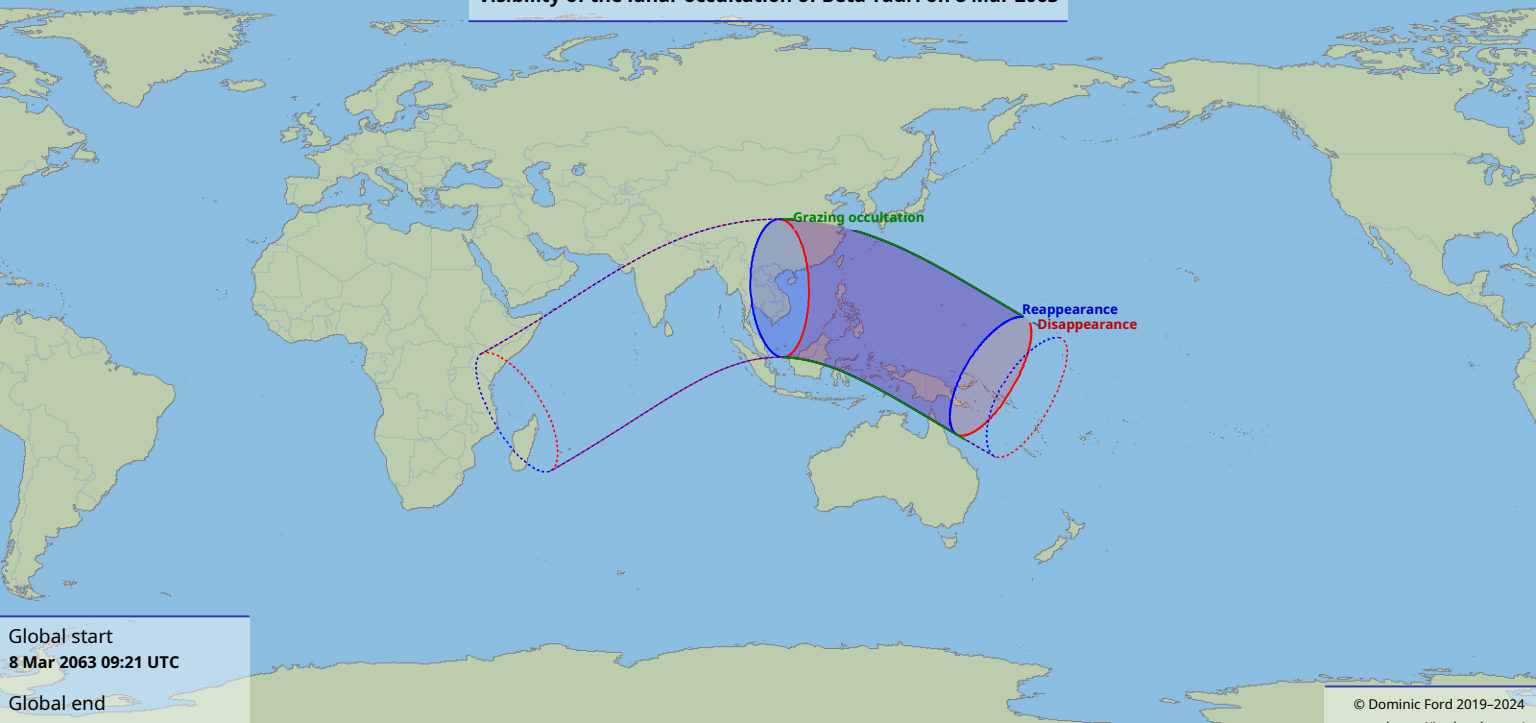

# Visibility of the lunar occultation of Beta Tauri on 8 Mar 2063

Global start  
8 Mar 2063 09:21 UTC

Global end  
8 Mar 2063 13:37 UTC