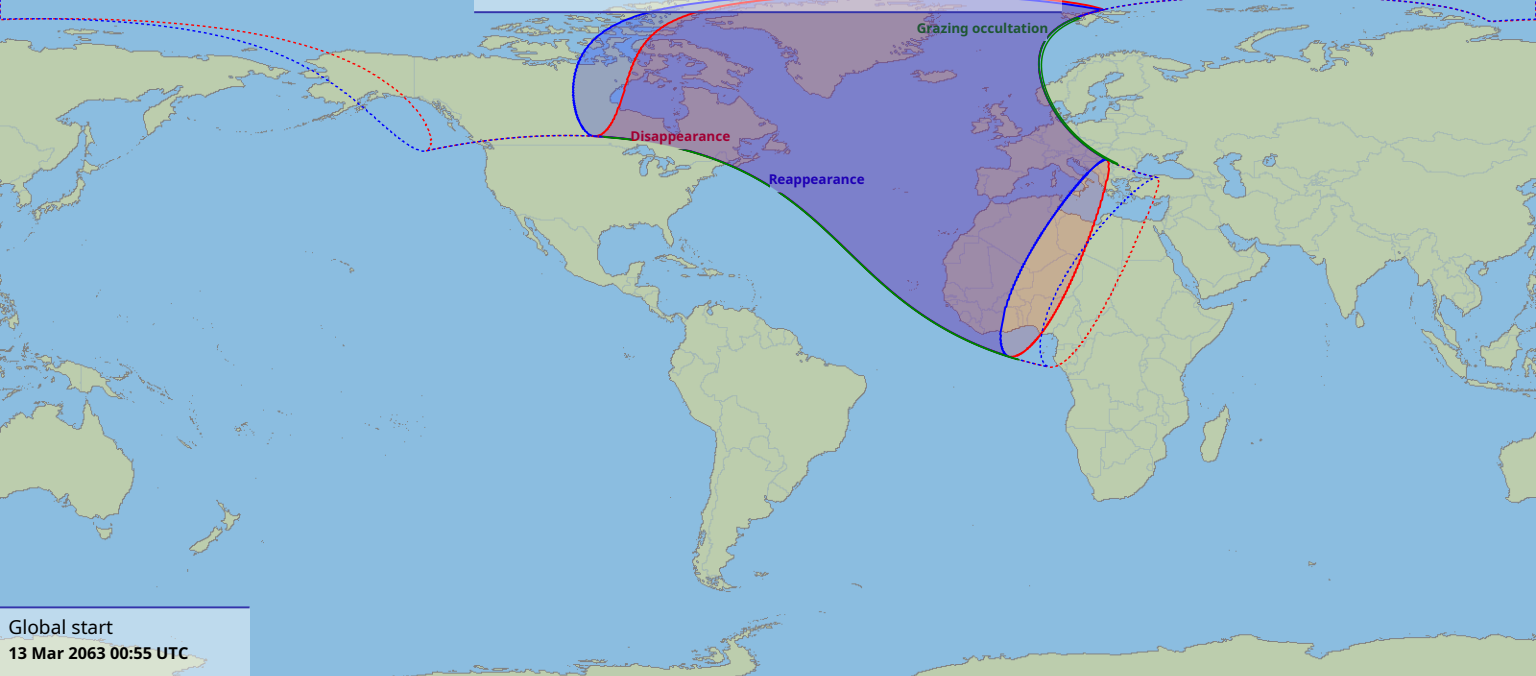

Visibility of the lunar occultation of Regulus on 13 Mar 2063

Global start
13 Mar 2063 00:55 UTC

Global end
13 Mar 2063 04:26 UTC