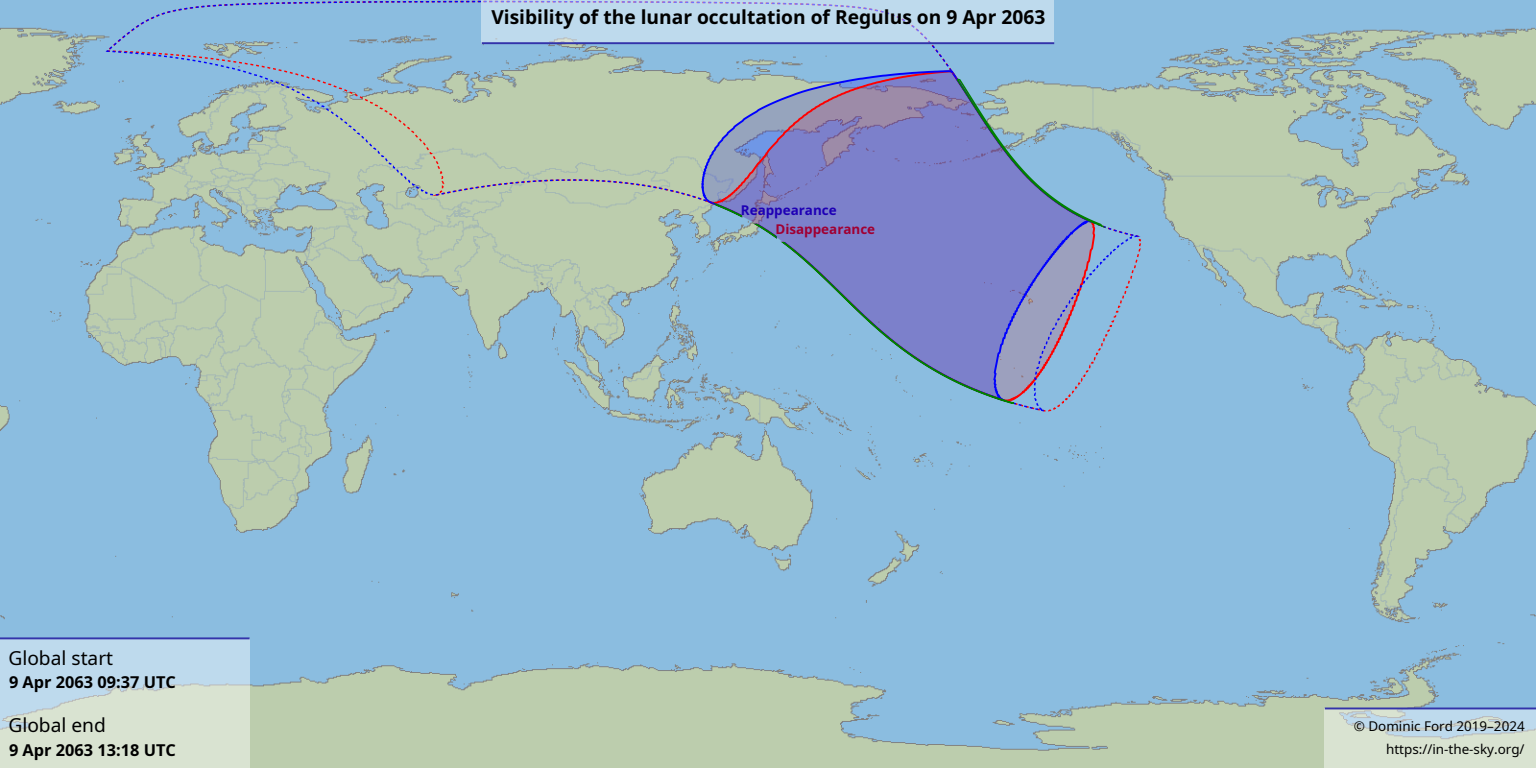

Visibility of the lunar occultation of Regulus on 9 Apr 2063

Reappearance
Disappearance

Global start
9 Apr 2063 09:37 UTC

Global end
9 Apr 2063 13:18 UTC