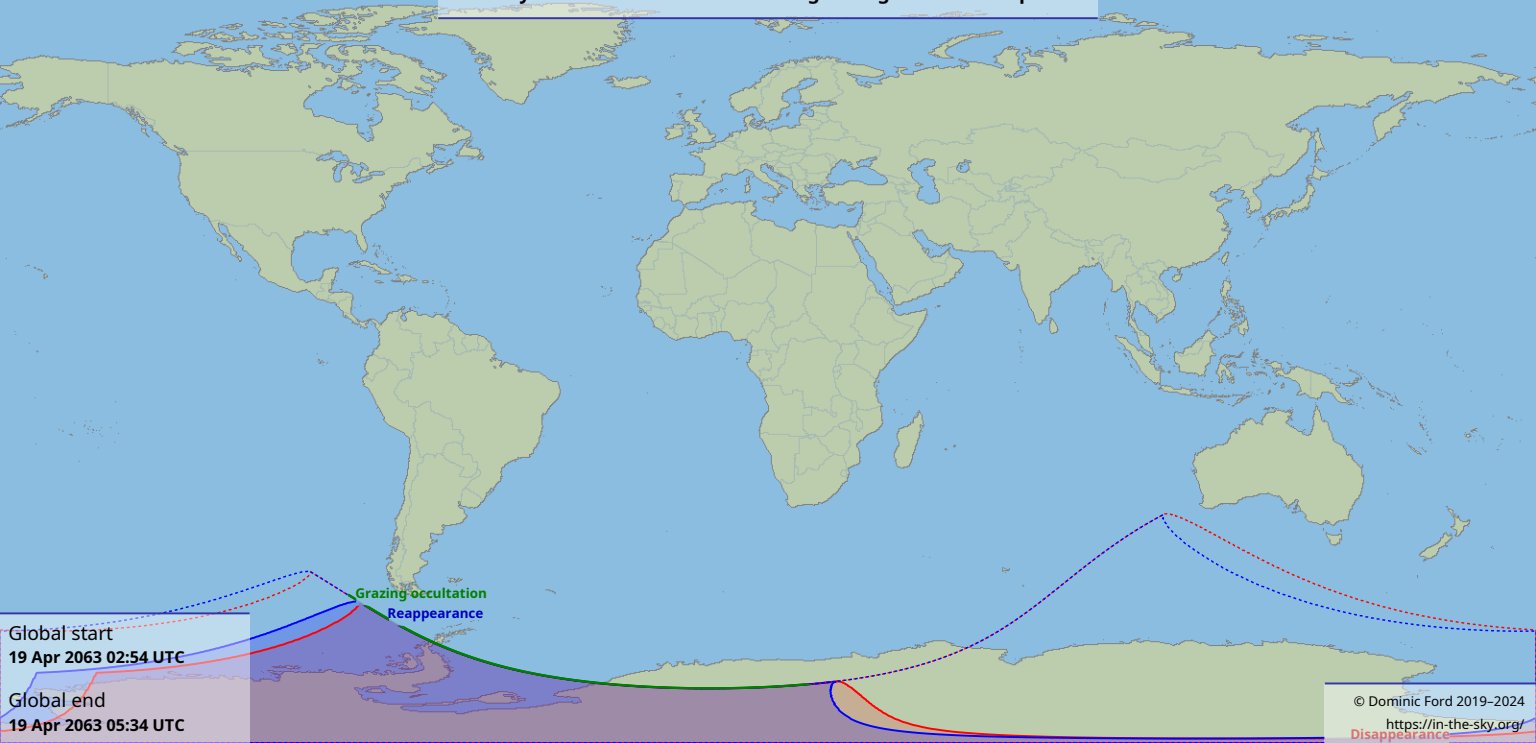

# Visibility of the lunar occultation of Sigma Sagittarii on 19 Apr 2063

Global start  
19 Apr 2063 02:54 UTC

Global end  
19 Apr 2063 05:34 UTC

Grazing occultation  
Reappearance