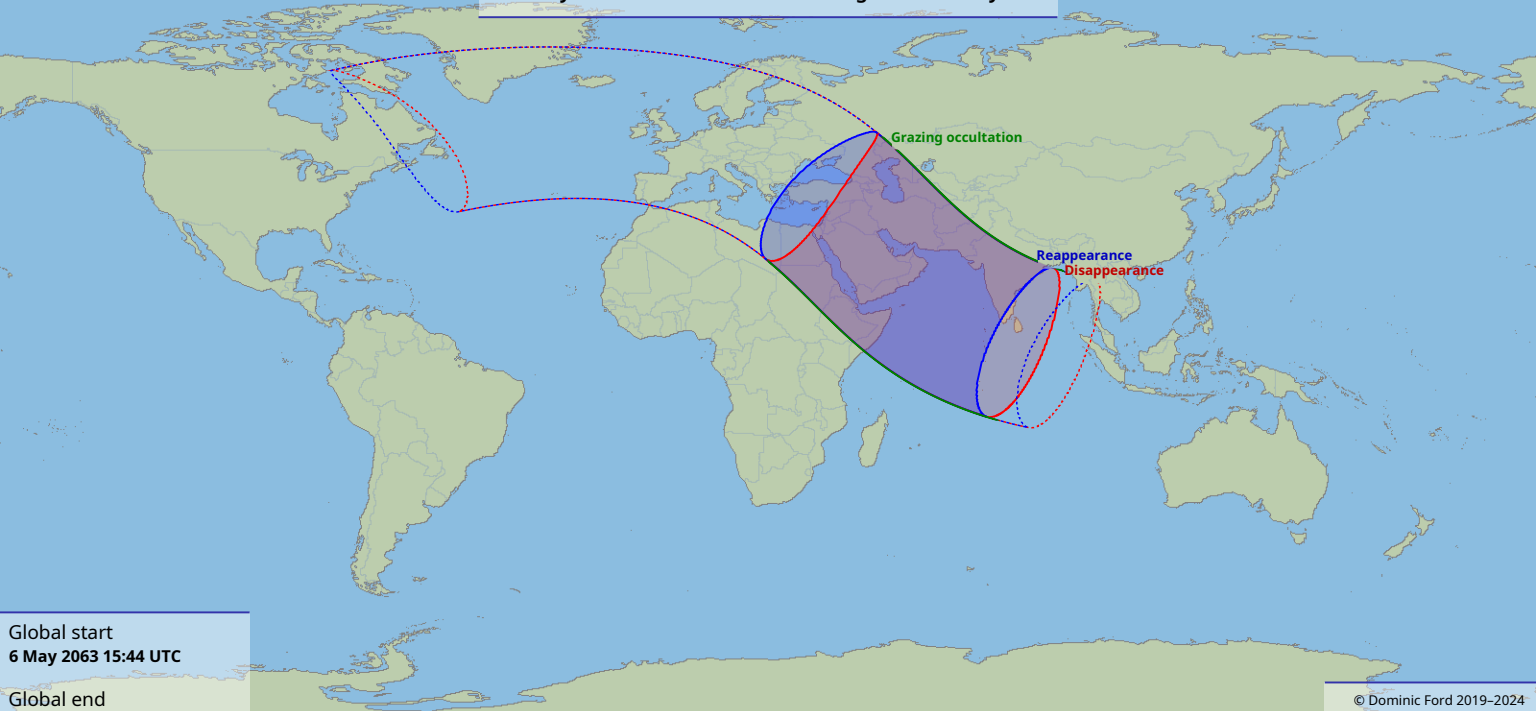

# Visibility of the lunar occultation of Regulus on 6 May 2063

Global start  
6 May 2063 15:44 UTC

Global end  
6 May 2063 19:43 UTC