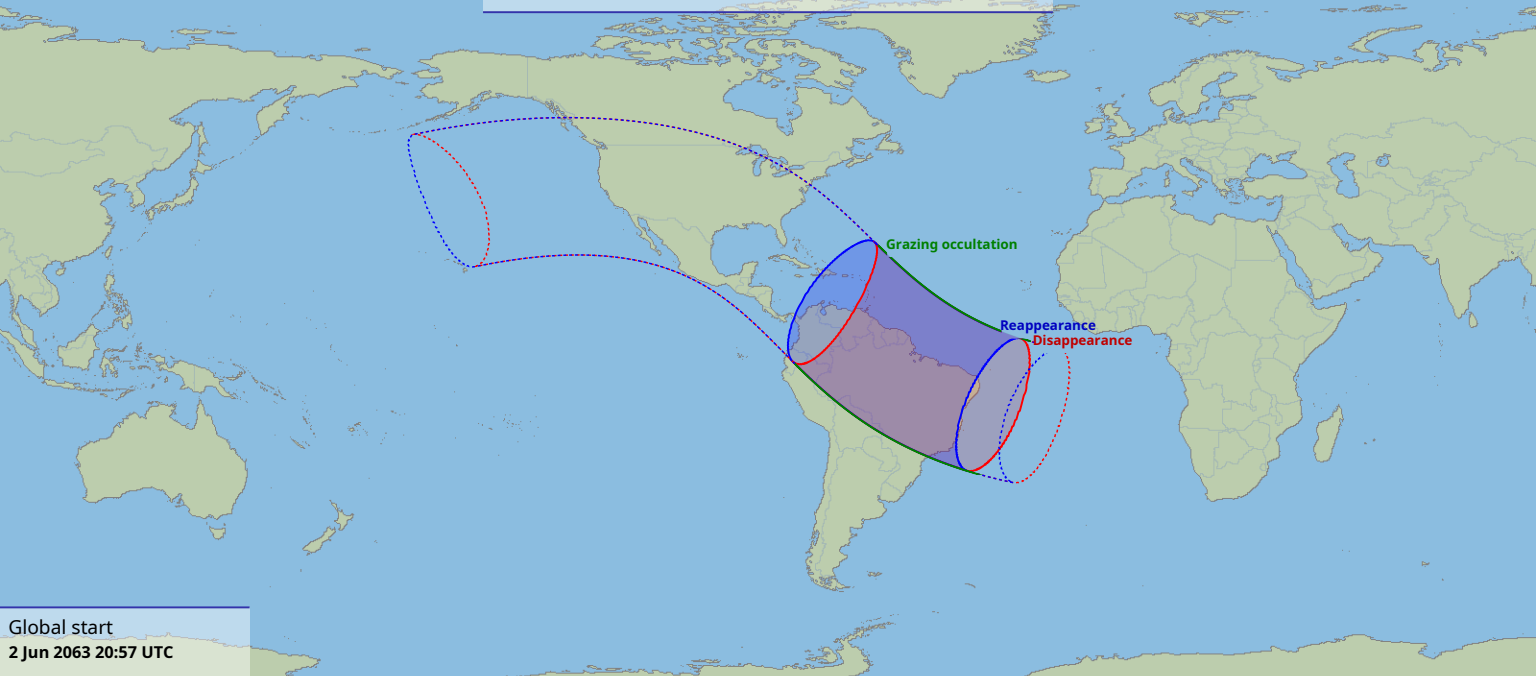

Visibility of the lunar occultation of Regulus on 2 Jun 2063

Global start
2 Jun 2063 20:57 UTC

Global end
3 Jun 2063 01:09 UTC