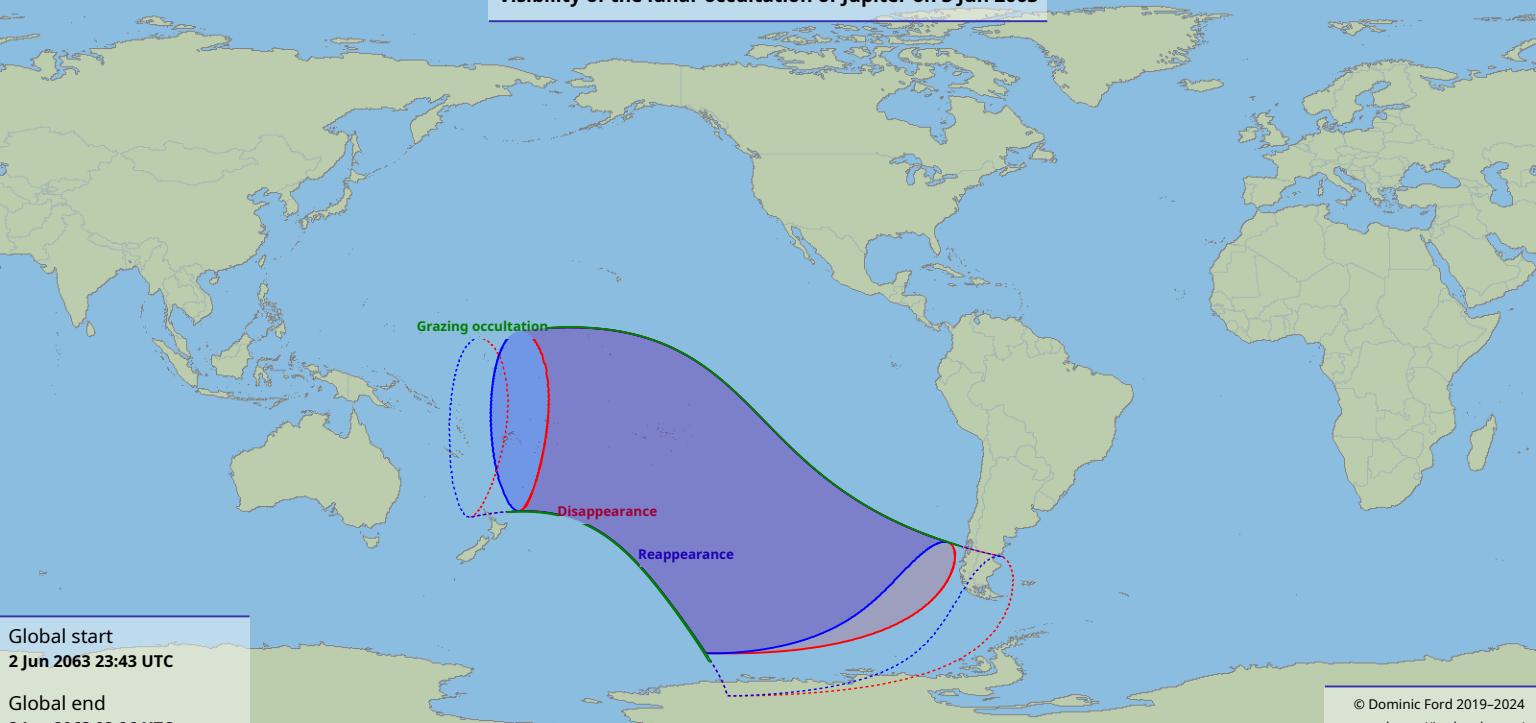

# Visibility of the lunar occultation of Jupiter on 3 Jun 2063

Global start  
2 Jun 2063 23:43 UTC

Global end  
3 Jun 2063 03:26 UTC