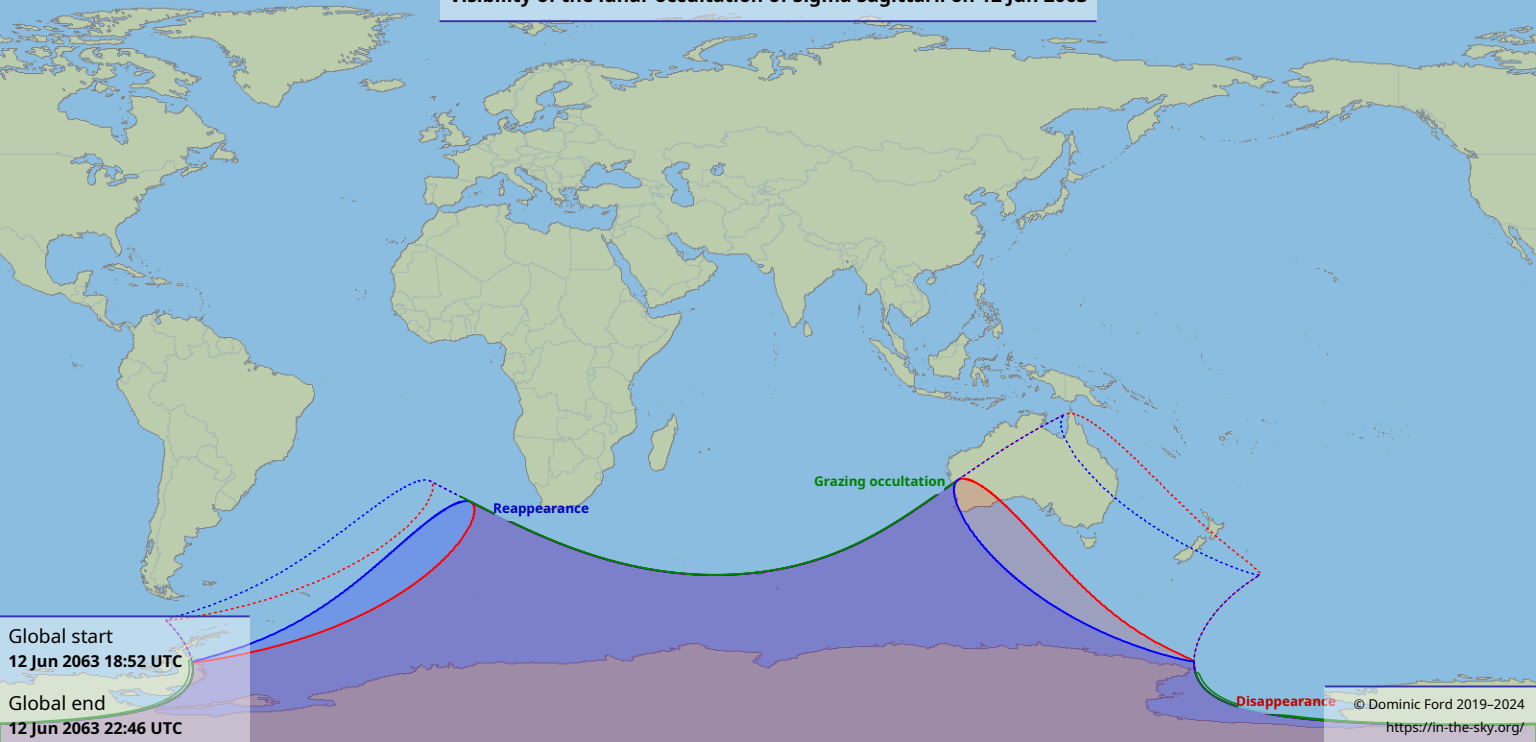

Visibility of the lunar occultation of Sigma Sagittarii on 12 Jun 2063

Global start
12 Jun 2063 18:52 UTC

Global end
12 Jun 2063 22:46 UTC