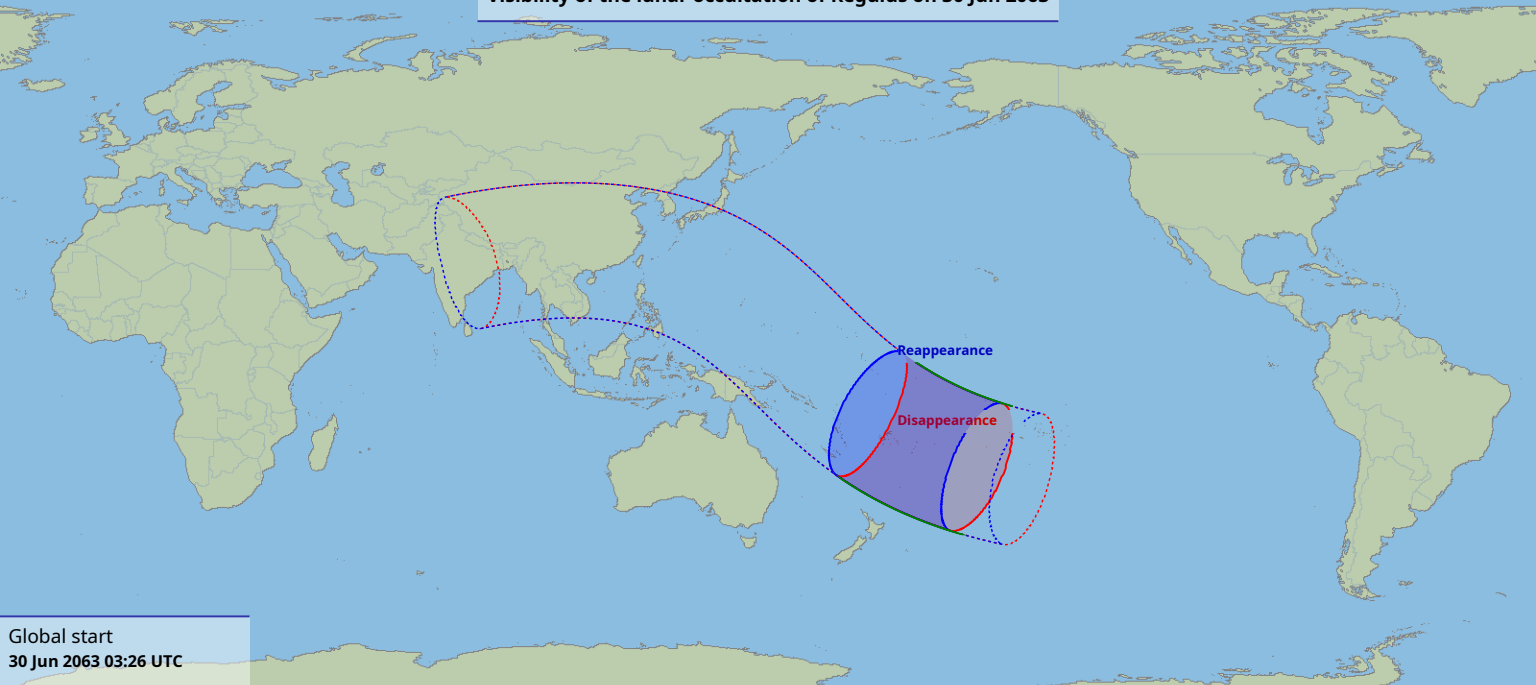

Visibility of the lunar occultation of Regulus on 30 Jun 2063

Global start
30 Jun 2063 03:26 UTC

Global end
30 Jun 2063 07:37 UTC