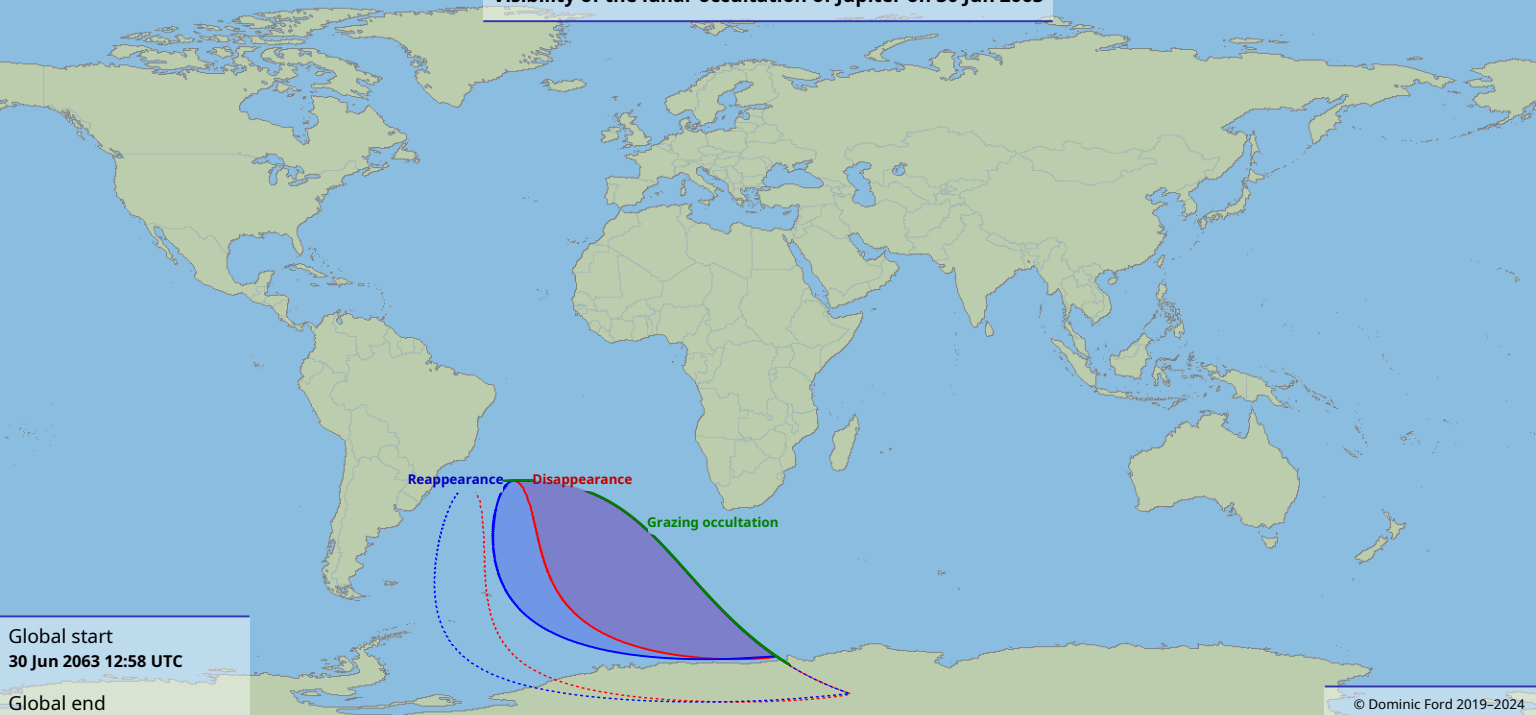

Visibility of the lunar occultation of Jupiter on 30 Jun 2063

Global start
30 Jun 2063 12:58 UTC

Global end
30 Jun 2063 15:04 UTC