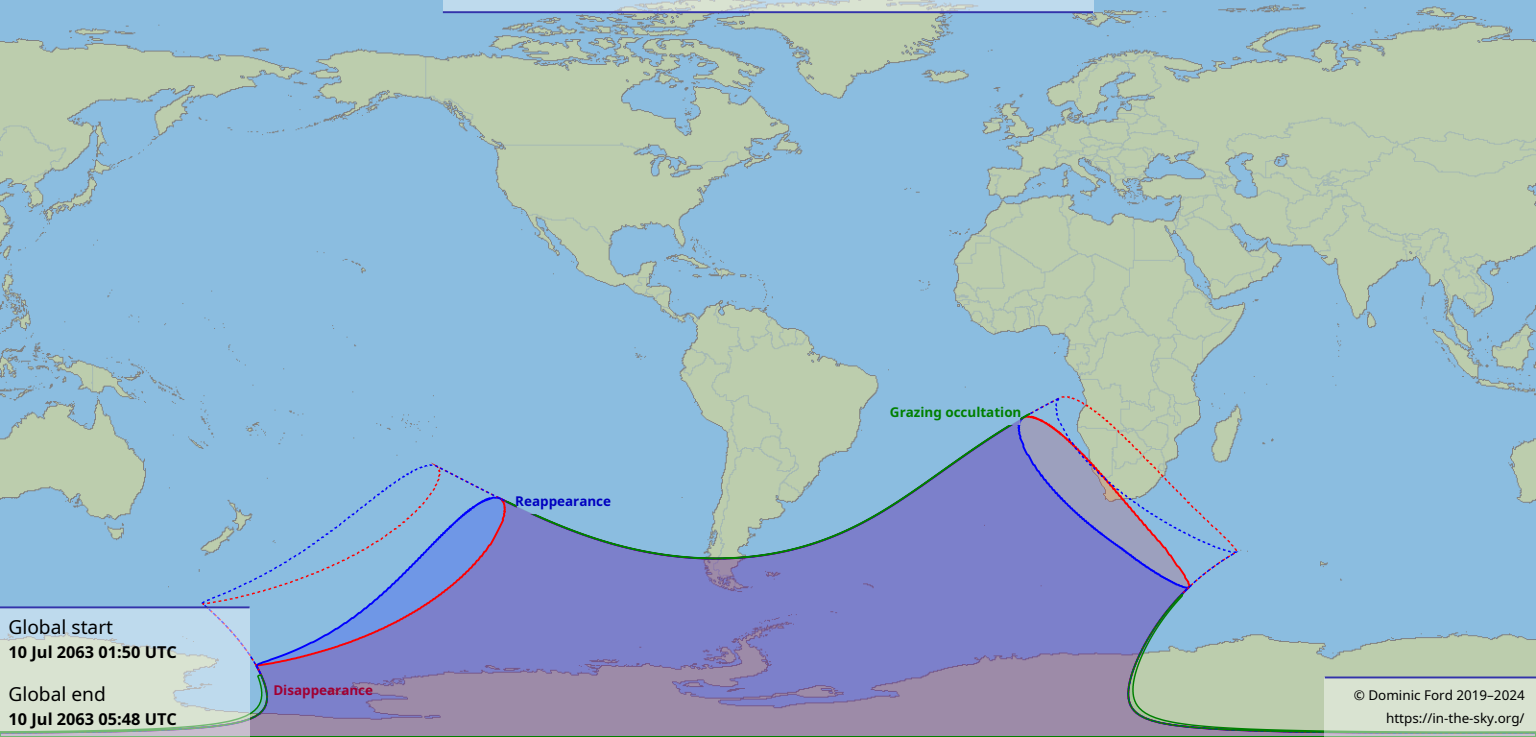

Visibility of the lunar occultation of Sigma Sagittarii on 10 Jul 2063

Global start
10 Jul 2063 01:50 UTC

Global end
10 Jul 2063 05:48 UTC

Disappearance

Reappearance

Grazing occultation