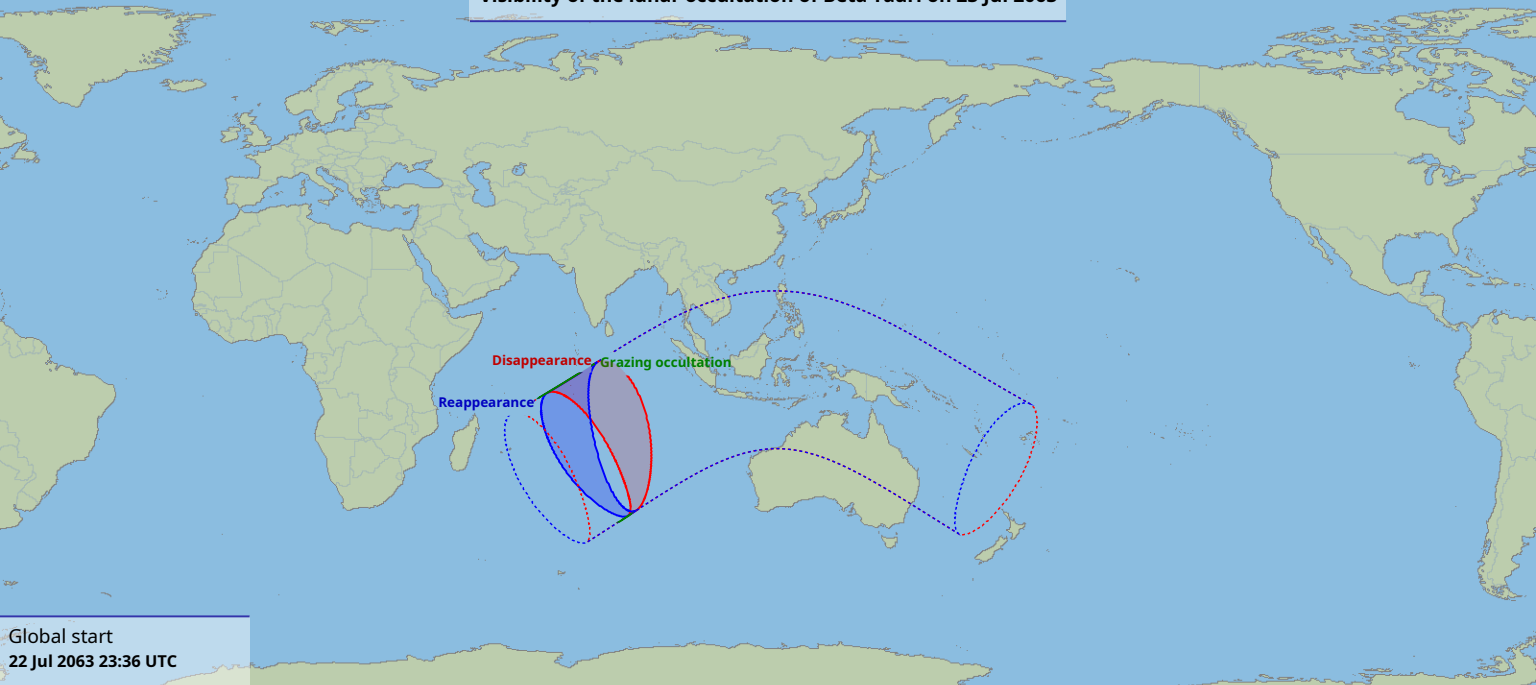

Visibility of the lunar occultation of Beta Tauri on 23 Jul 2063

Global start
22 Jul 2063 23:36 UTC

Global end
23 Jul 2063 03:31 UTC