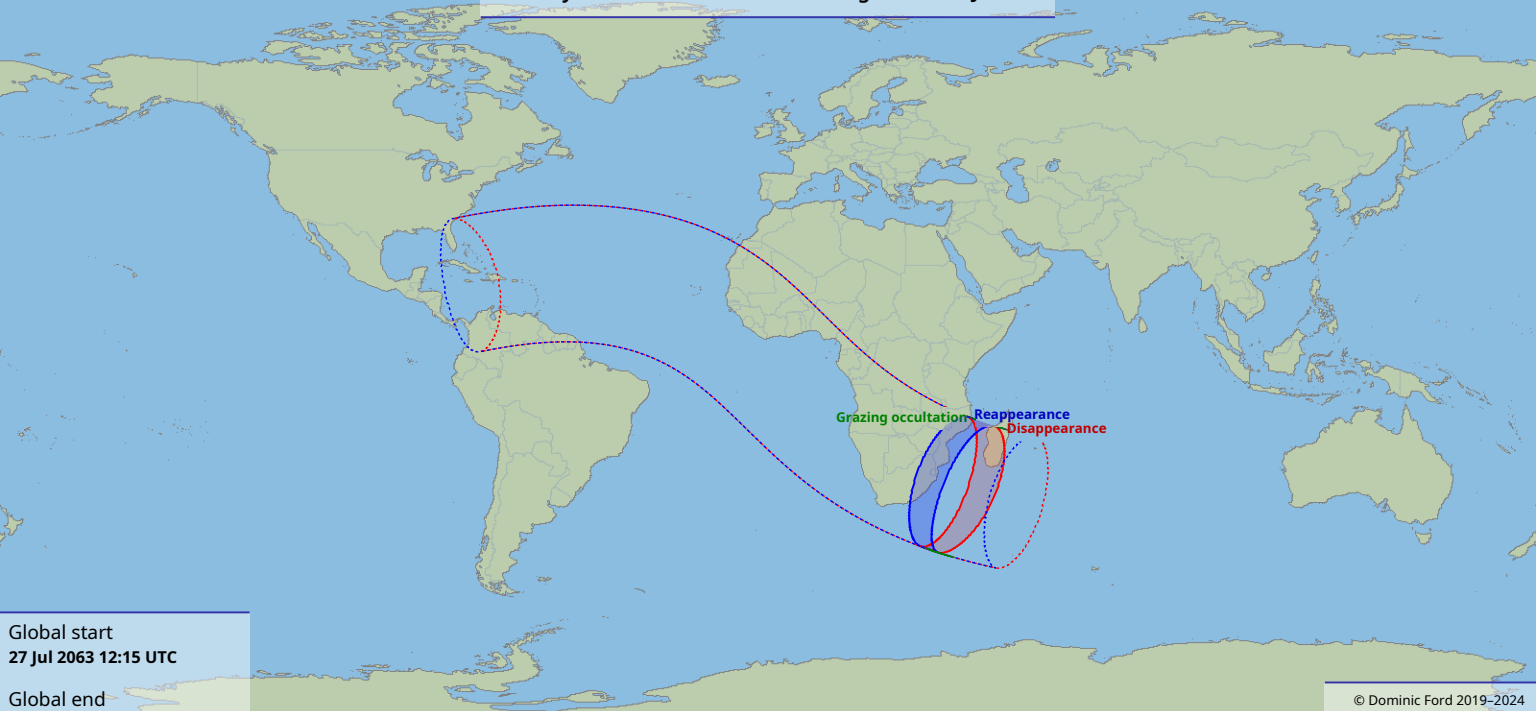

# Visibility of the lunar occultation of Regulus on 27 Jul 2063

Global start  
27 Jul 2063 12:15 UTC

Global end  
27 Jul 2063 16:20 UTC