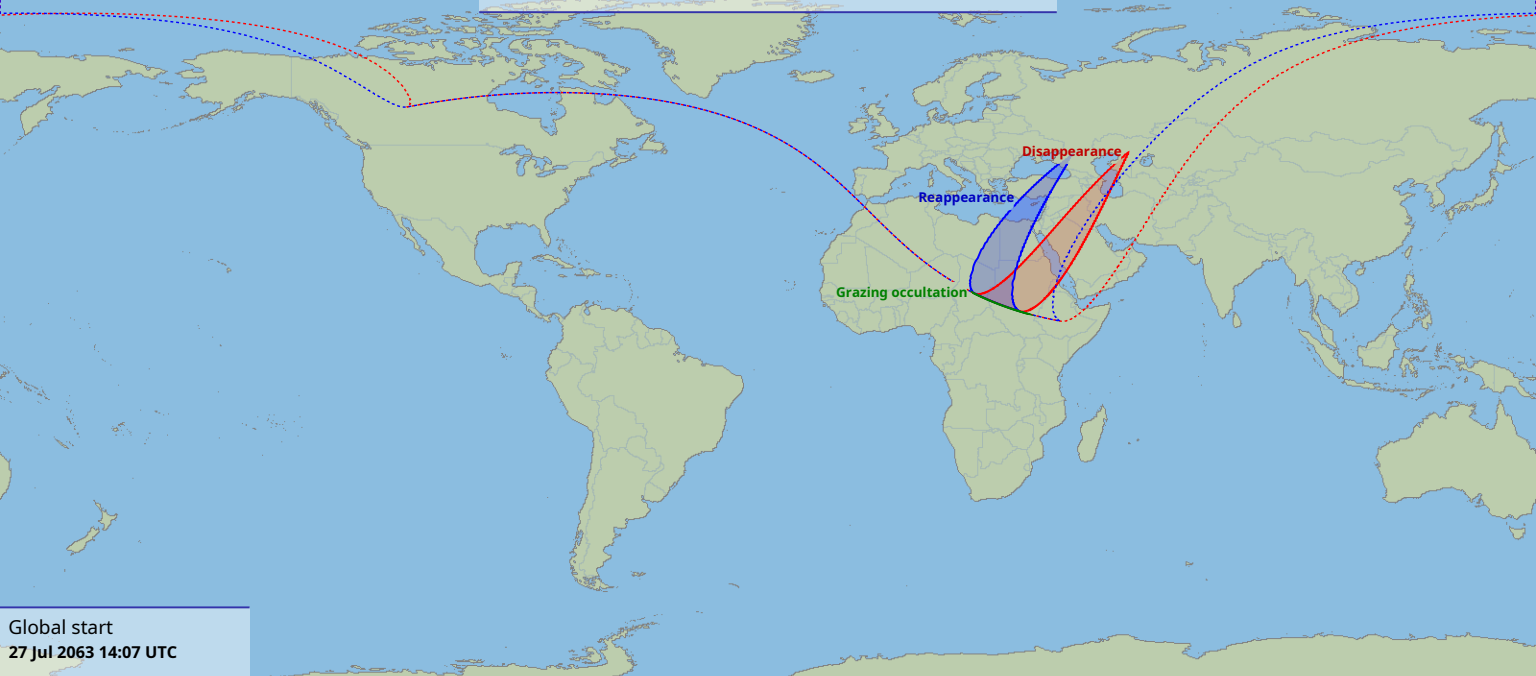

Visibility of the lunar occultation of Mercury on 27 Jul 2063

Global start
27 Jul 2063 14:07 UTC

Global end
27 Jul 2063 17:30 UTC