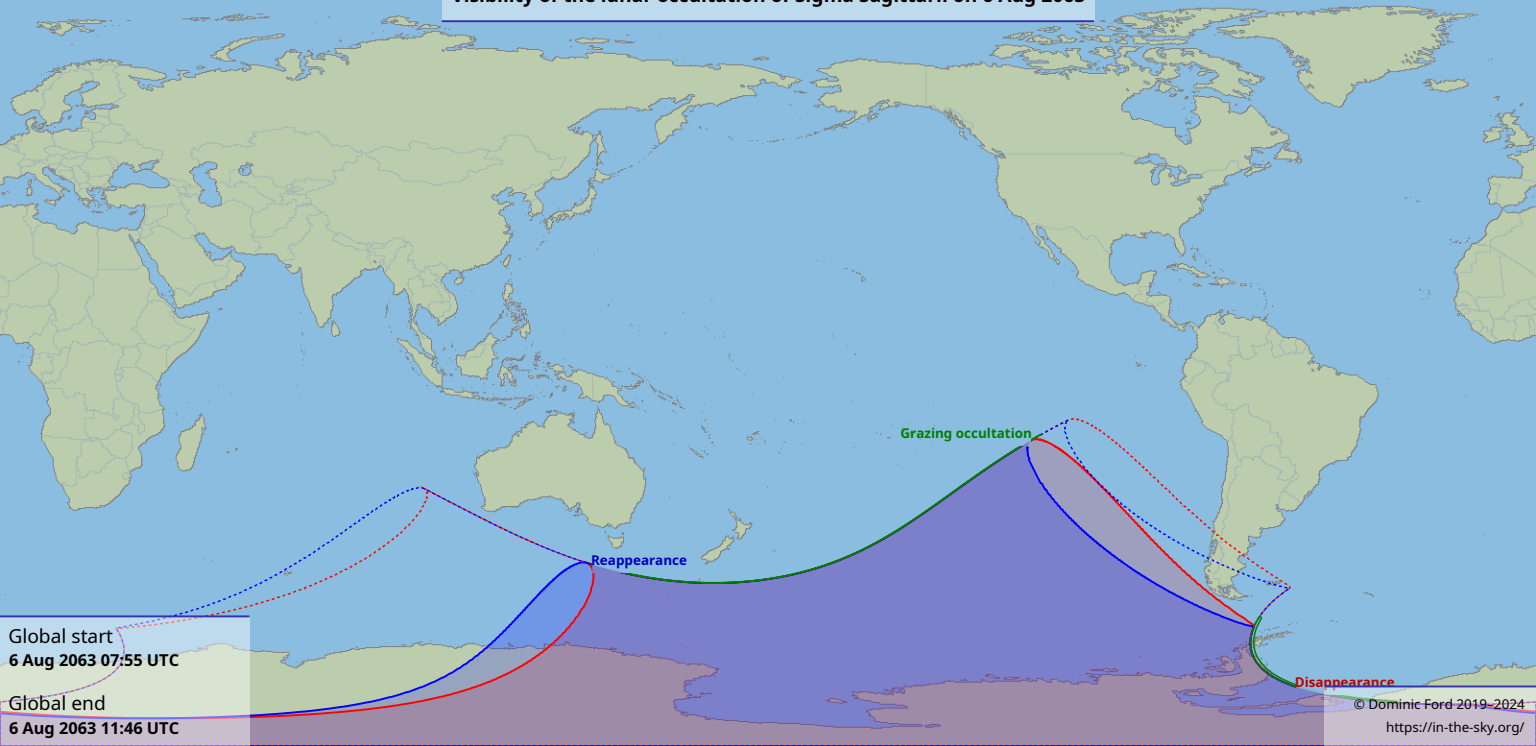

# Visibility of the lunar occultation of Sigma Sagittarii on 6 Aug 2063

Global start  
6 Aug 2063 07:55 UTC

Global end  
6 Aug 2063 11:46 UTC