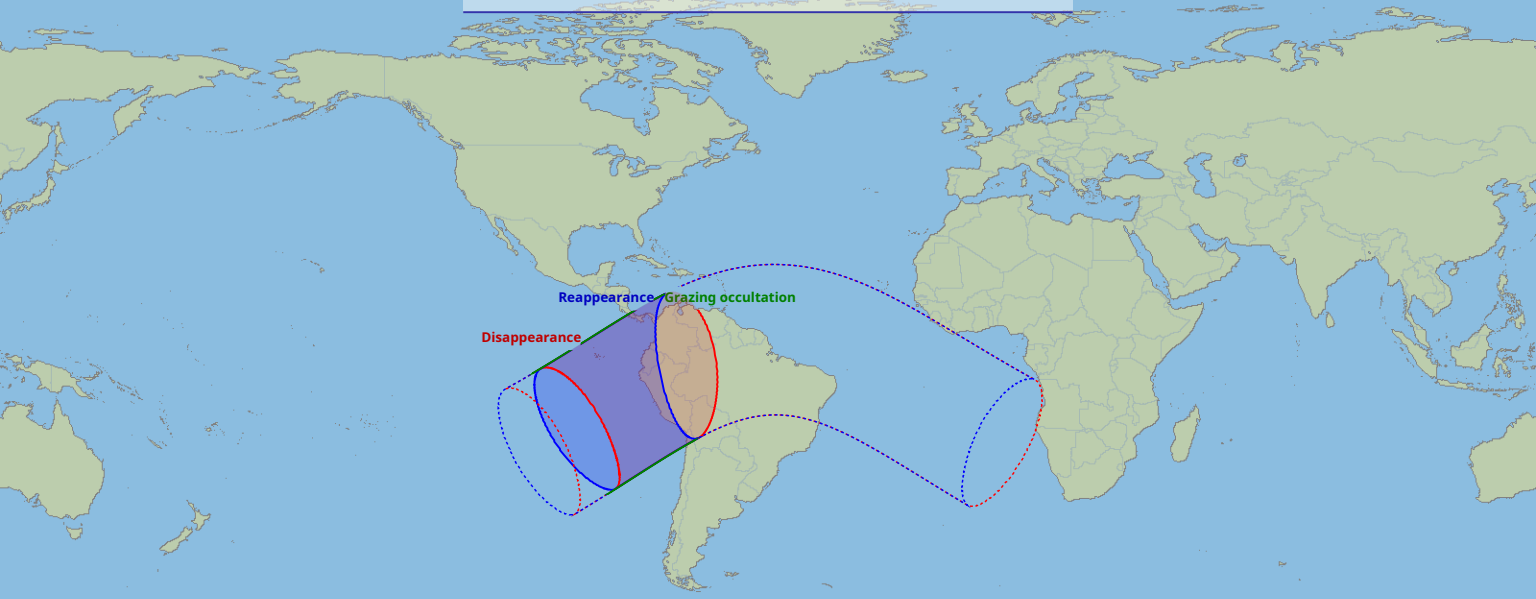

# Visibility of the lunar occultation of Beta Tauri on 19 Aug 2063

Global start  
19 Aug 2063 09:00 UTC

Global end  
19 Aug 2063 13:04 UTC