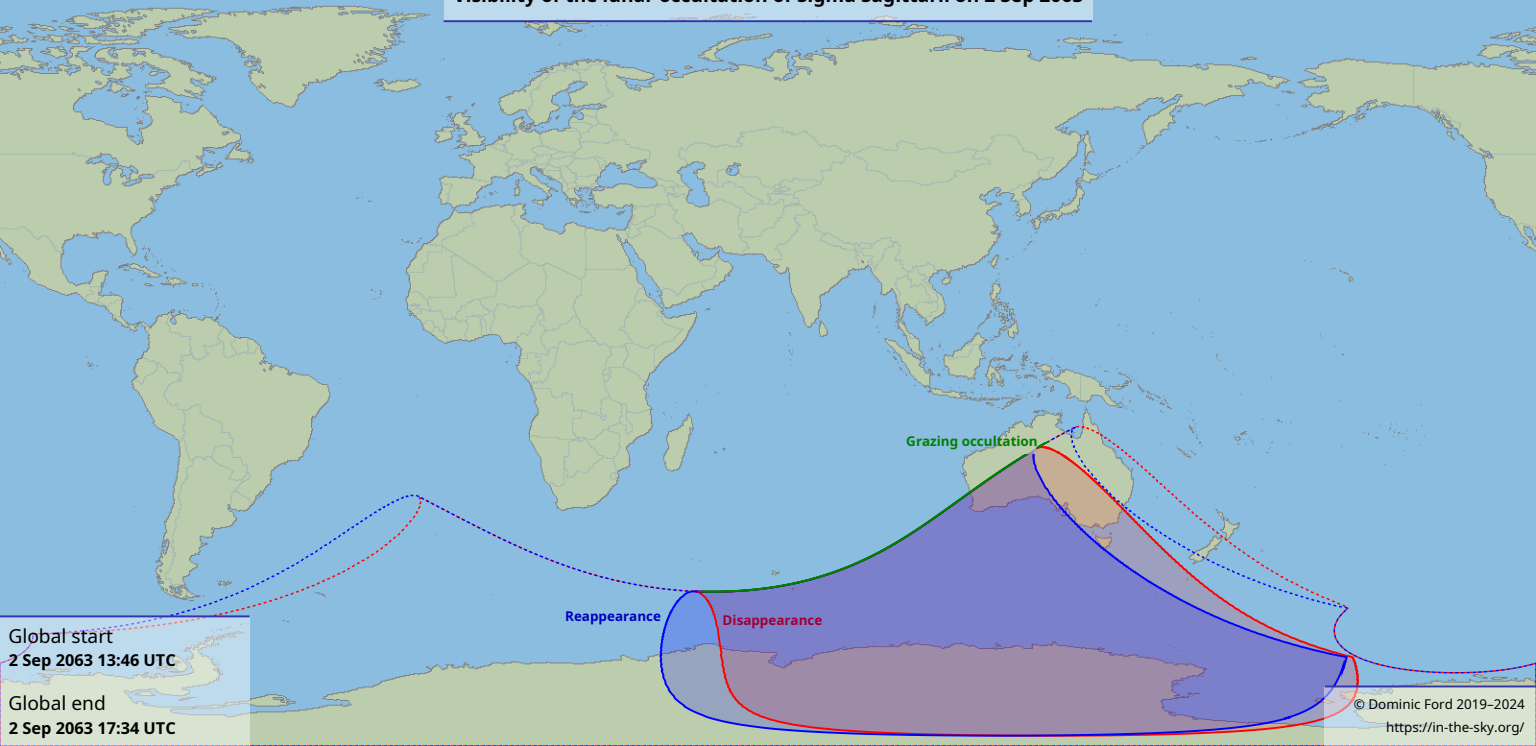

Visibility of the lunar occultation of Sigma Sagittarii on 2 Sep 2063

Global start
2 Sep 2063 13:46 UTC

Global end
2 Sep 2063 17:34 UTC

Reappearance

Disappearance

Grazing occultation