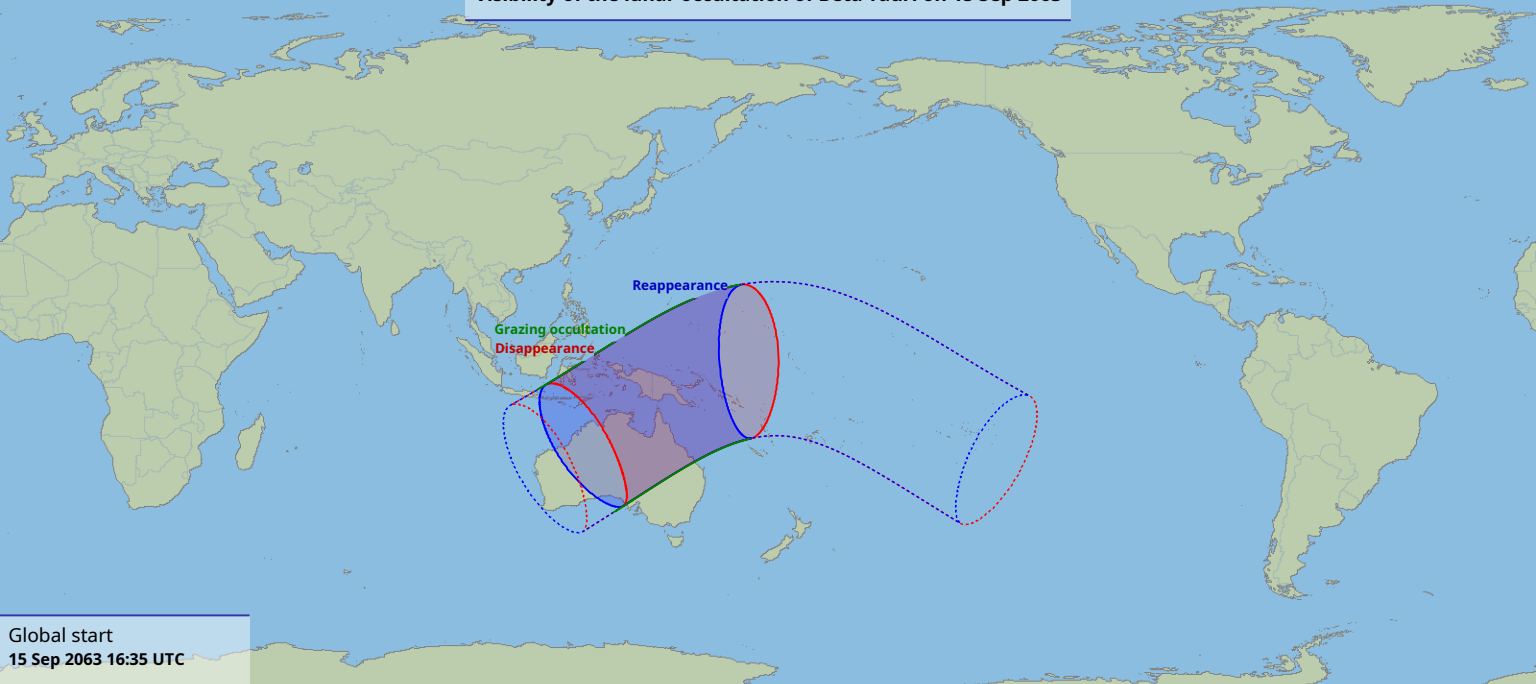

# Visibility of the lunar occultation of Beta Tauri on 15 Sep 2063

Global start  
15 Sep 2063 16:35 UTC

Global end  
15 Sep 2063 20:41 UTC