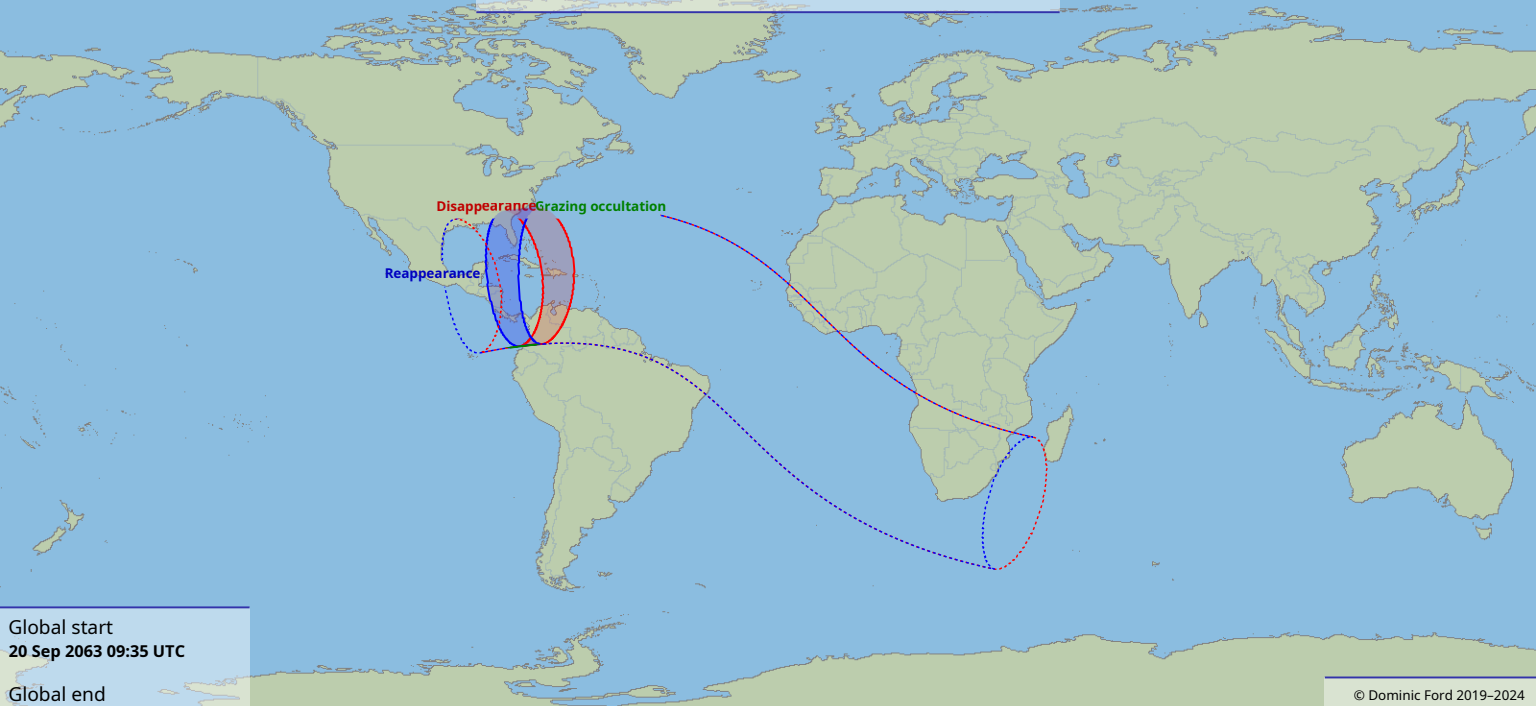

Visibility of the lunar occultation of Regulus on 20 Sep 2063

Global start
20 Sep 2063 09:35 UTC

Global end
20 Sep 2063 13:40 UTC