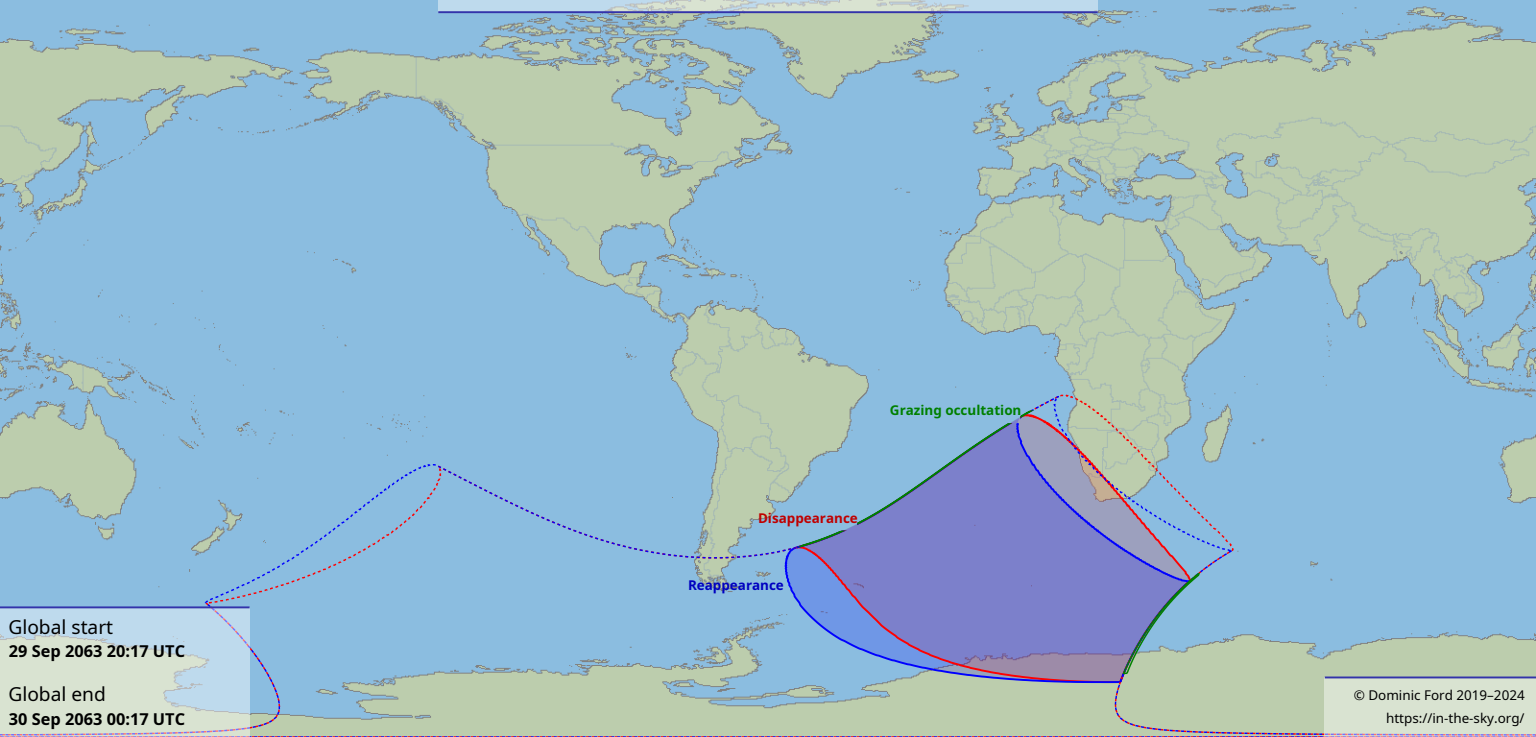

Visibility of the lunar occultation of Sigma Sagittarii on 29 Sep 2063

Global start
29 Sep 2063 20:17 UTC

Global end
30 Sep 2063 00:17 UTC