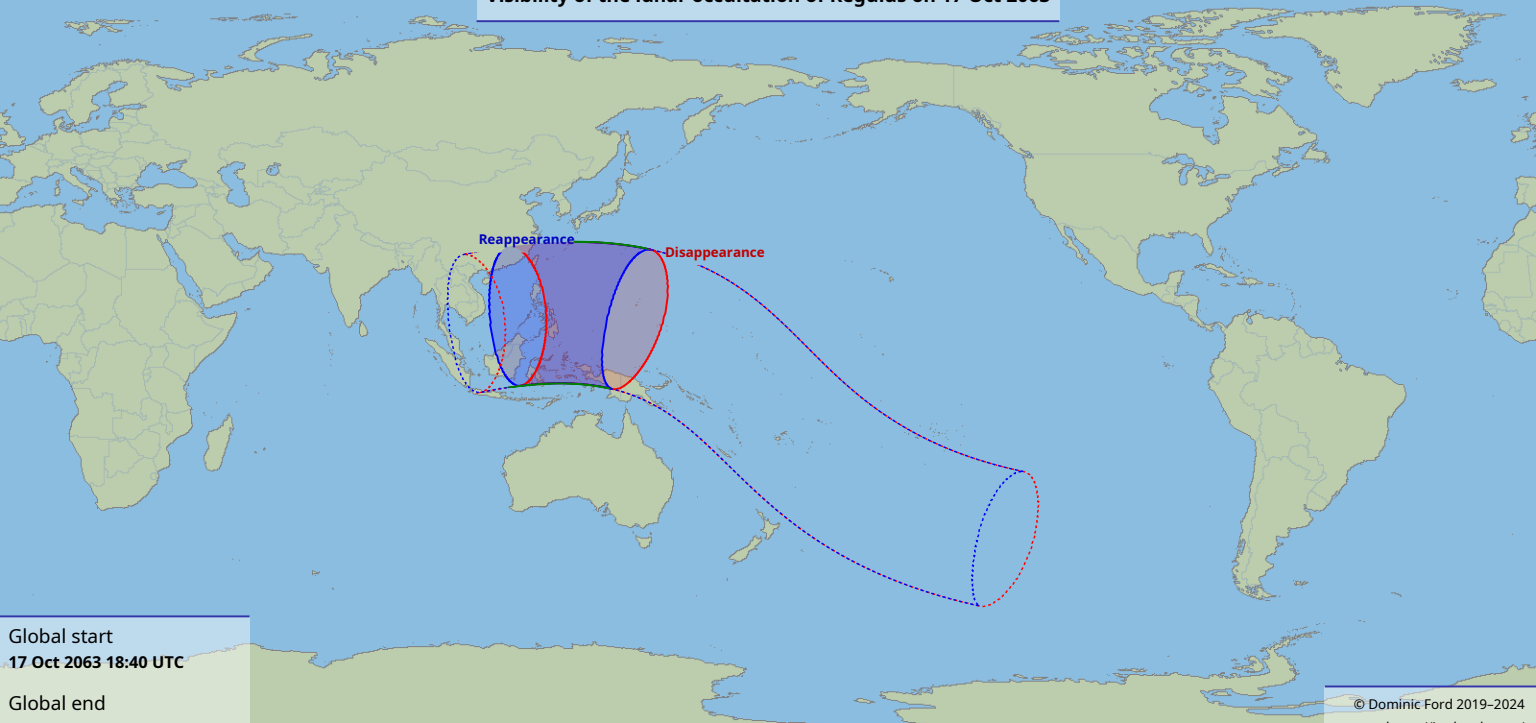

Visibility of the lunar occultation of Regulus on 17 Oct 2063

Global start
17 Oct 2063 18:40 UTC

Global end
17 Oct 2063 22:45 UTC