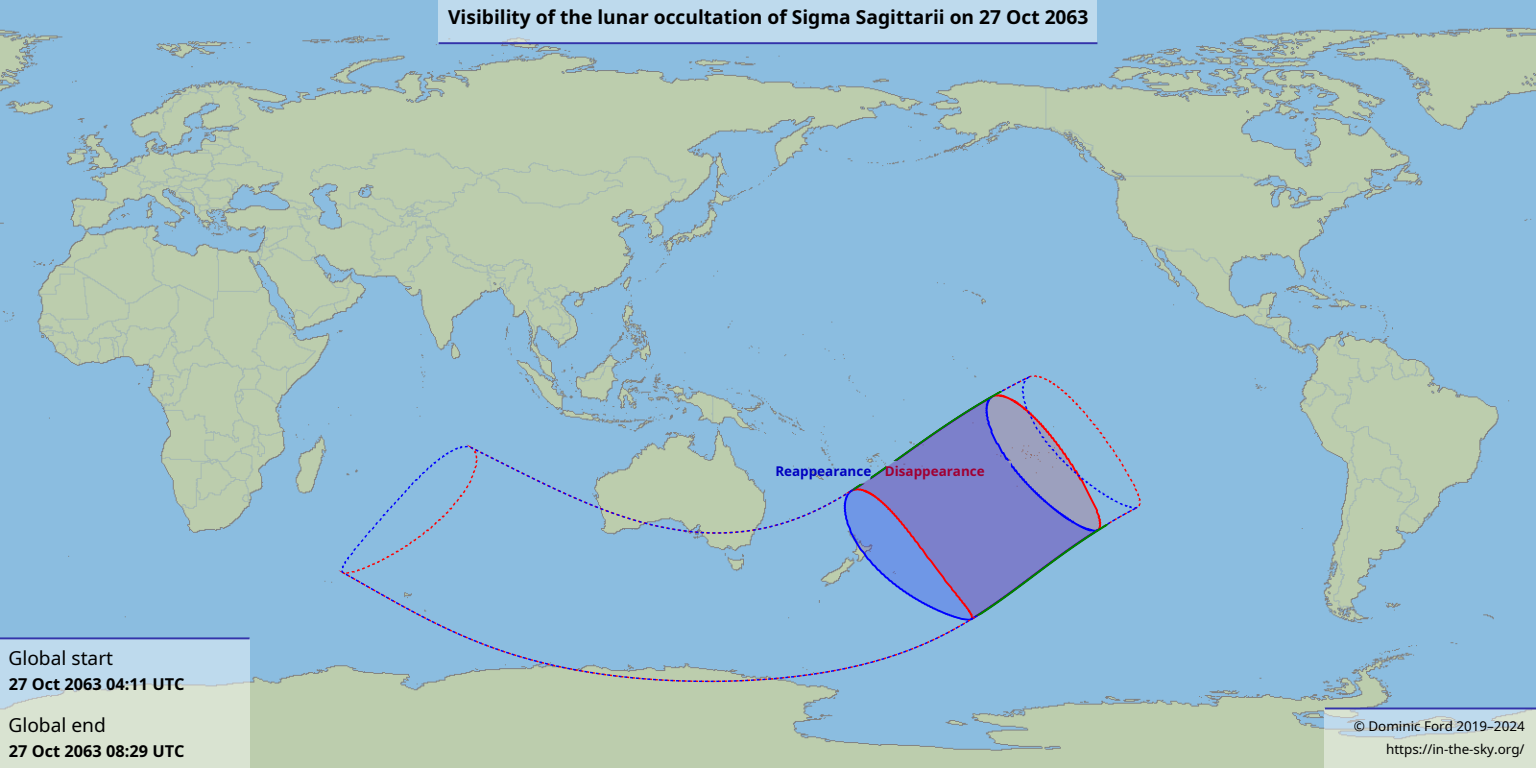

Visibility of the lunar occultation of Sigma Sagittarii on 27 Oct 2063

Global start
27 Oct 2063 04:11 UTC

Global end
27 Oct 2063 08:29 UTC