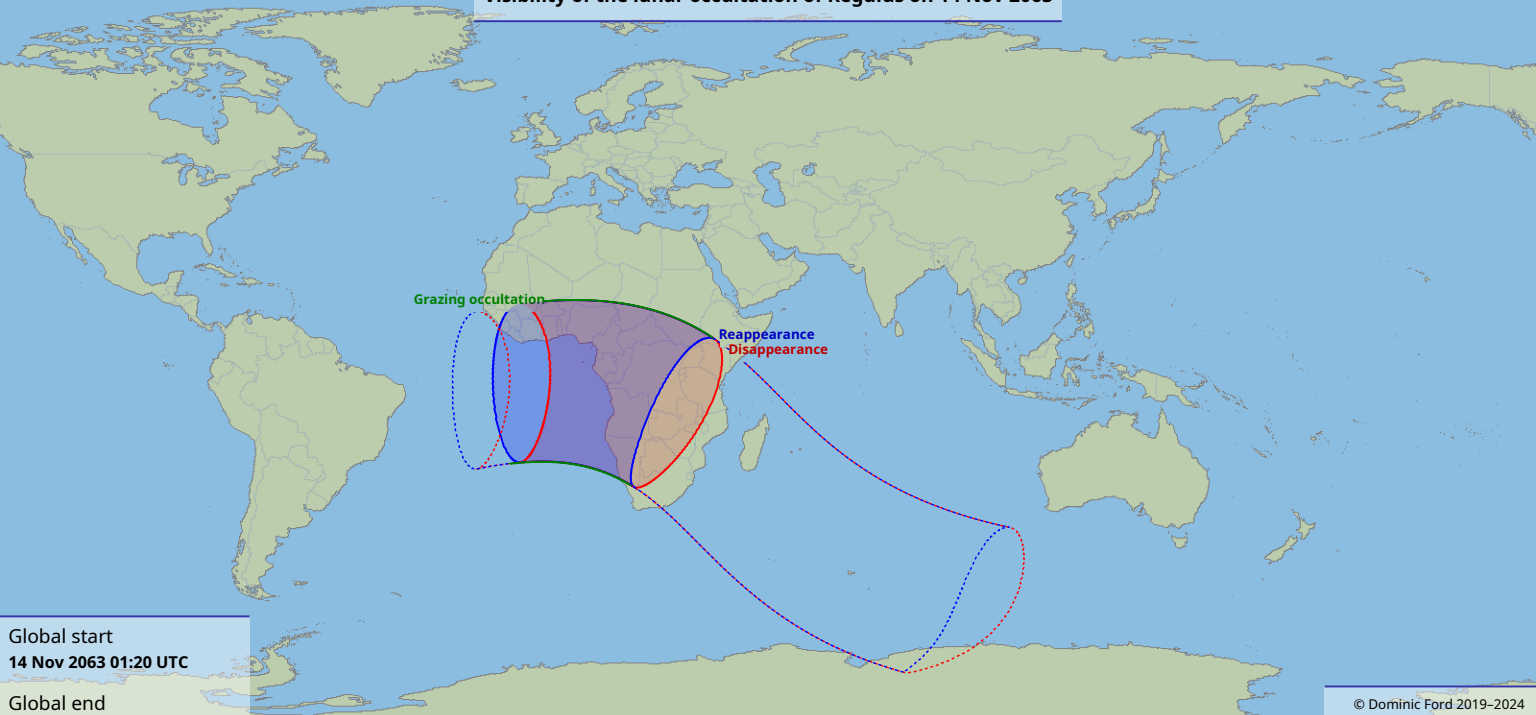

# Visibility of the lunar occultation of Regulus on 14 Nov 2063

Global start  
14 Nov 2063 01:20 UTC

Global end  
14 Nov 2063 05:13 UTC