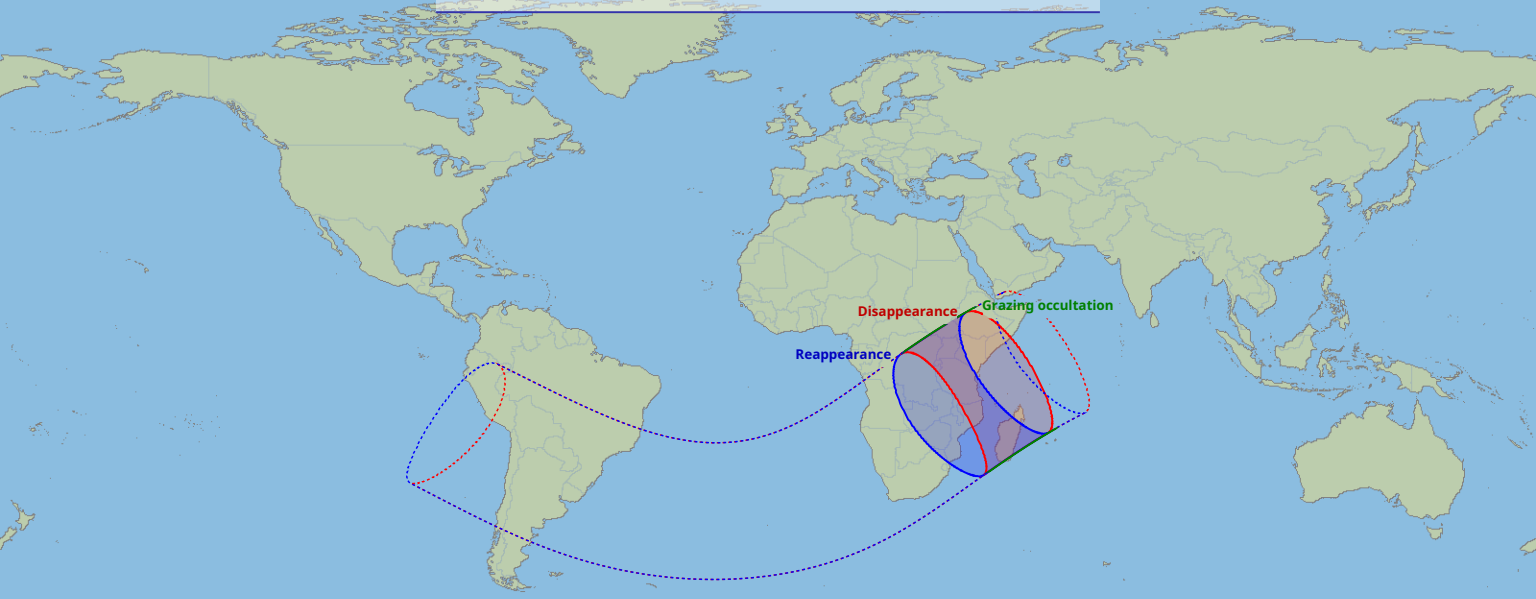

Visibility of the lunar occultation of Sigma Sagittarii on 23 Nov 2063

Global start
23 Nov 2063 13:14 UTC

Global end
23 Nov 2063 17:40 UTC