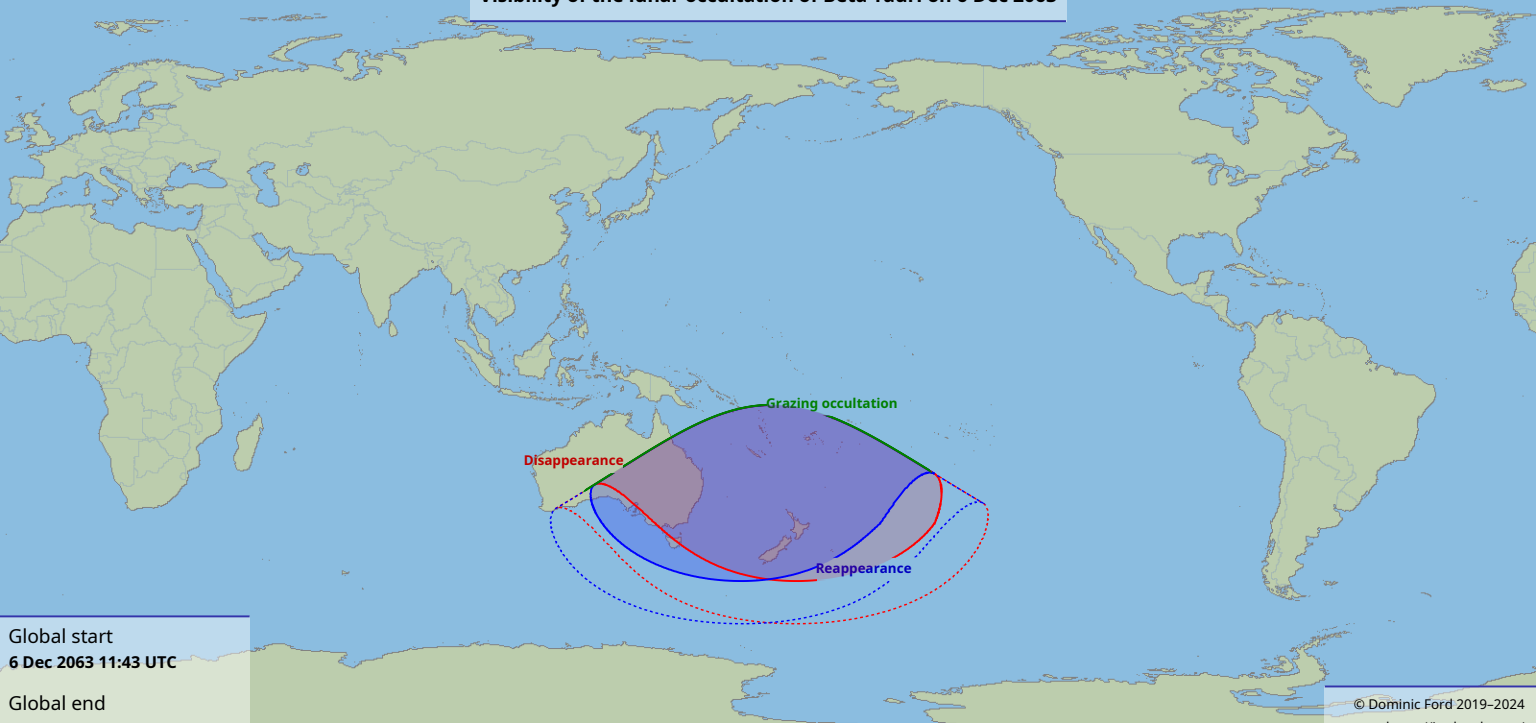

Visibility of the lunar occultation of Beta Tauri on 6 Dec 2063

Global start
6 Dec 2063 11:43 UTC

Global end
6 Dec 2063 14:46 UTC