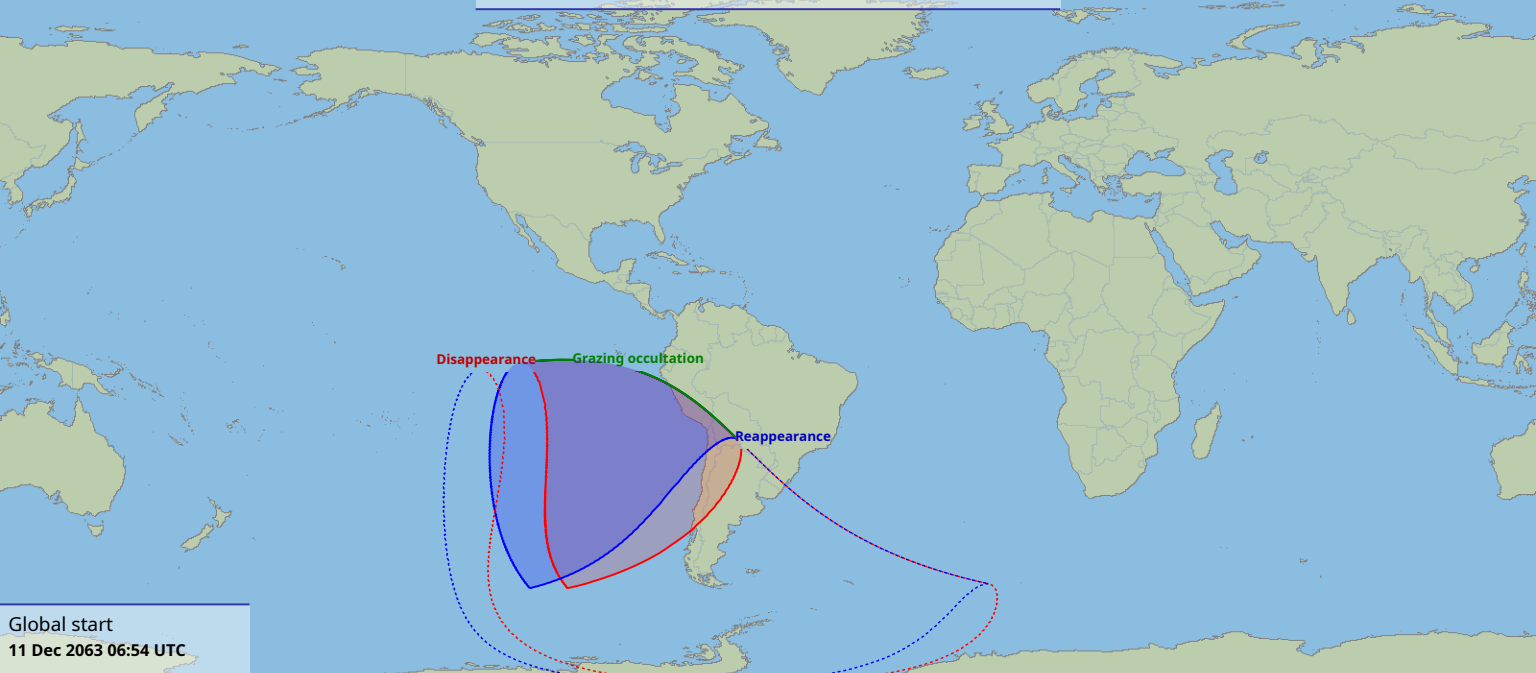

Visibility of the lunar occultation of Regulus on 11 Dec 2063

Global start
11 Dec 2063 06:54 UTC

Global end
11 Dec 2063 10:15 UTC