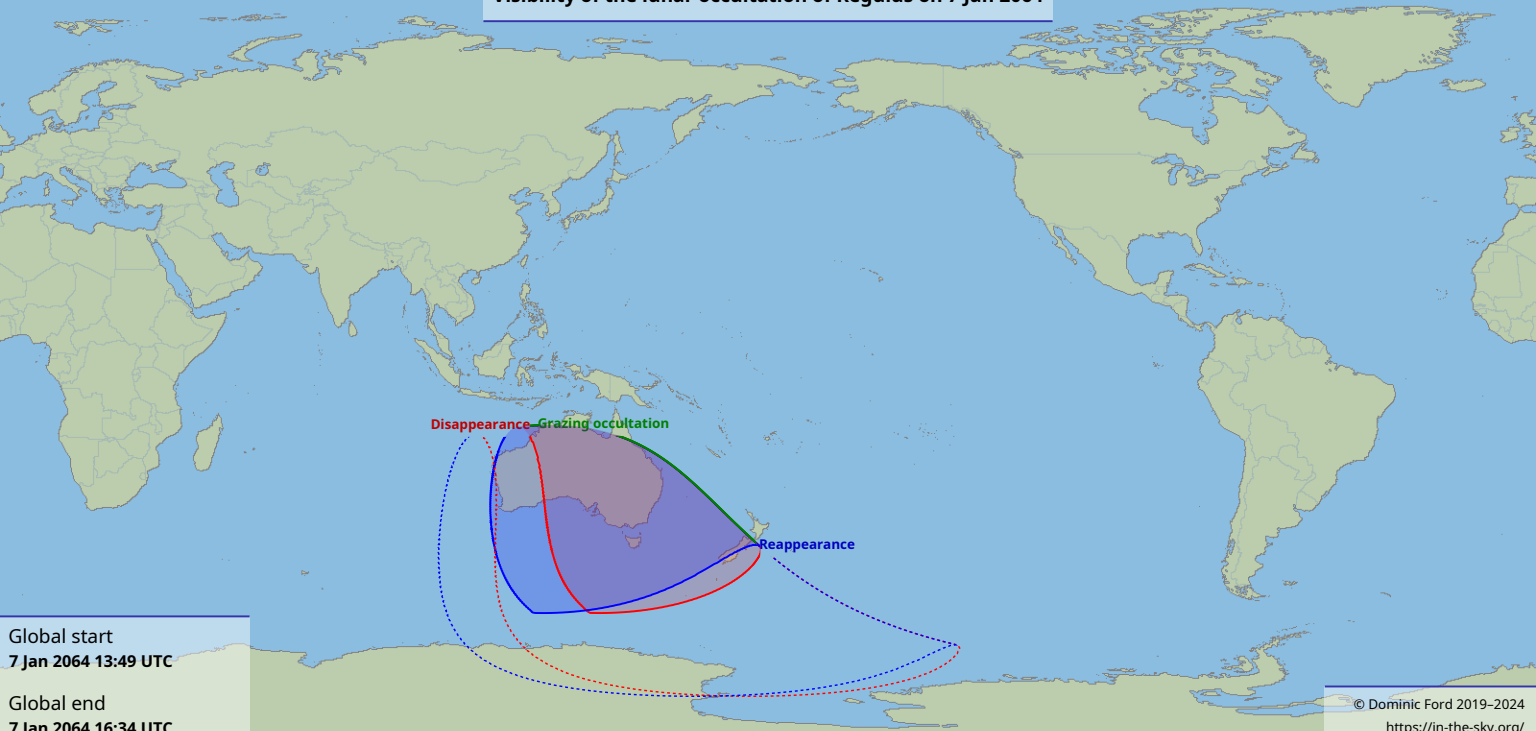

# Visibility of the lunar occultation of Regulus on 7 Jan 2064

Global start  
7 Jan 2064 13:49 UTC

Global end  
7 Jan 2064 16:34 UTC