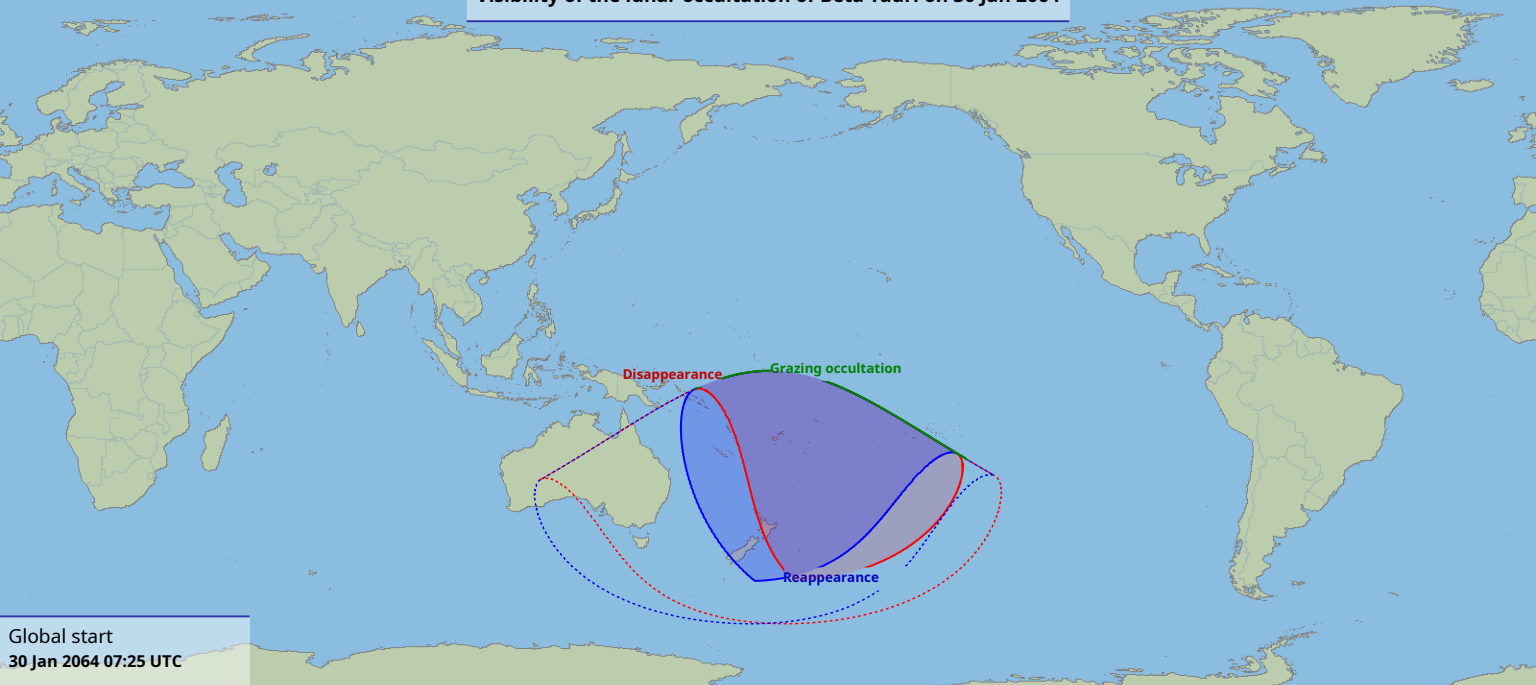

# Visibility of the lunar occultation of Beta Tauri on 30 Jan 2064

Global start  
30 Jan 2064 07:25 UTC

Global end  
30 Jan 2064 10:50 UTC