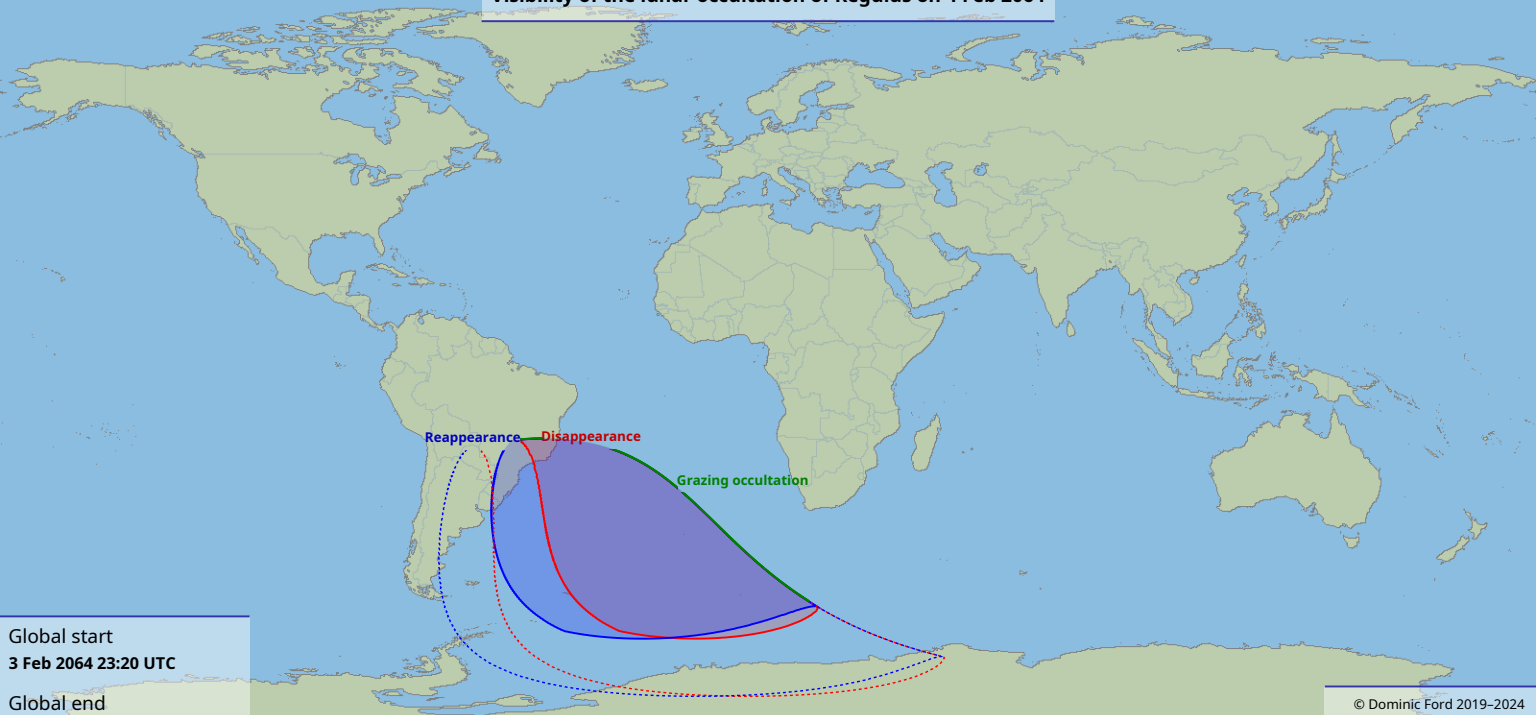

# Visibility of the lunar occultation of Regulus on 4 Feb 2064

Global start  
3 Feb 2064 23:20 UTC

Global end  
4 Feb 2064 01:53 UTC