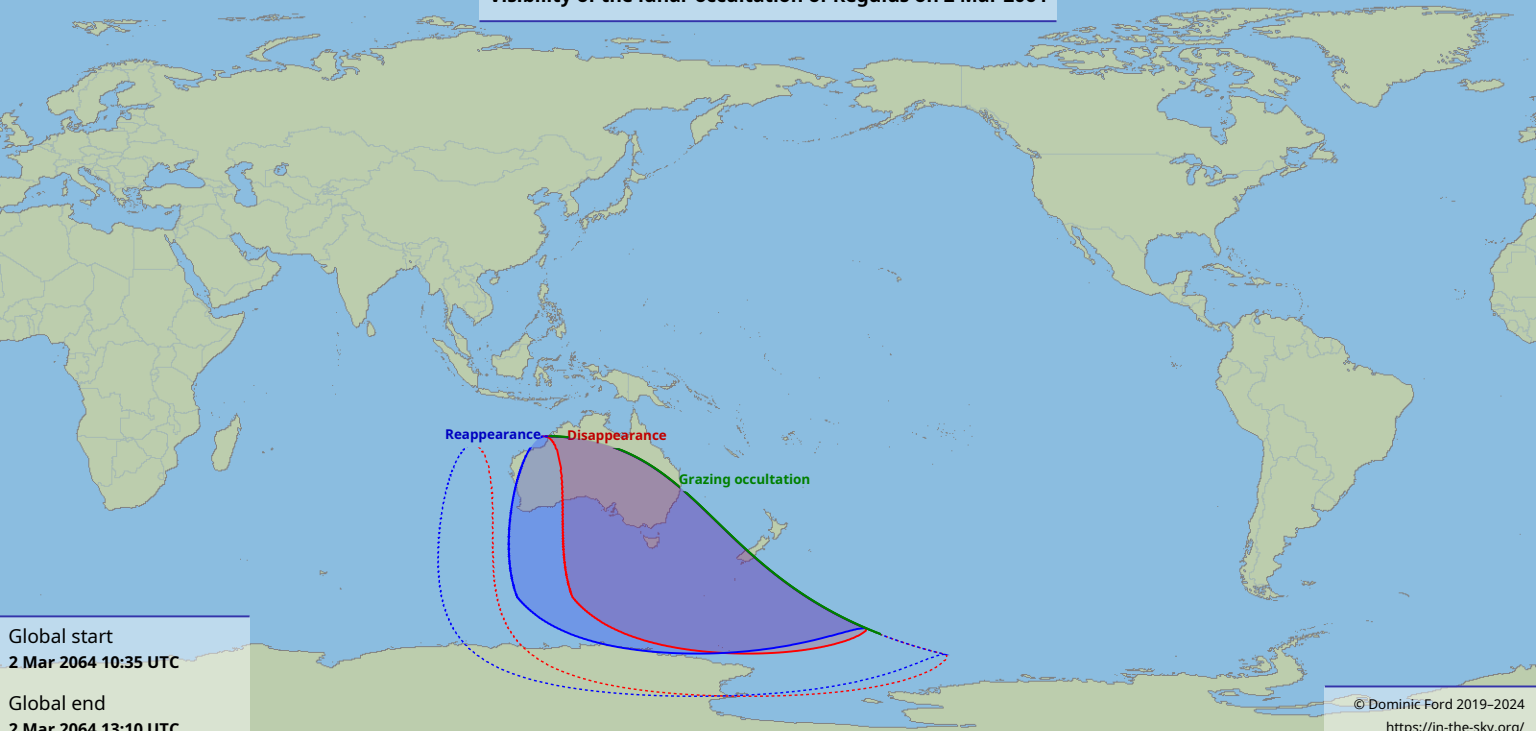

Visibility of the lunar occultation of Regulus on 2 Mar 2064

Global start
2 Mar 2064 10:35 UTC

Global end
2 Mar 2064 13:10 UTC