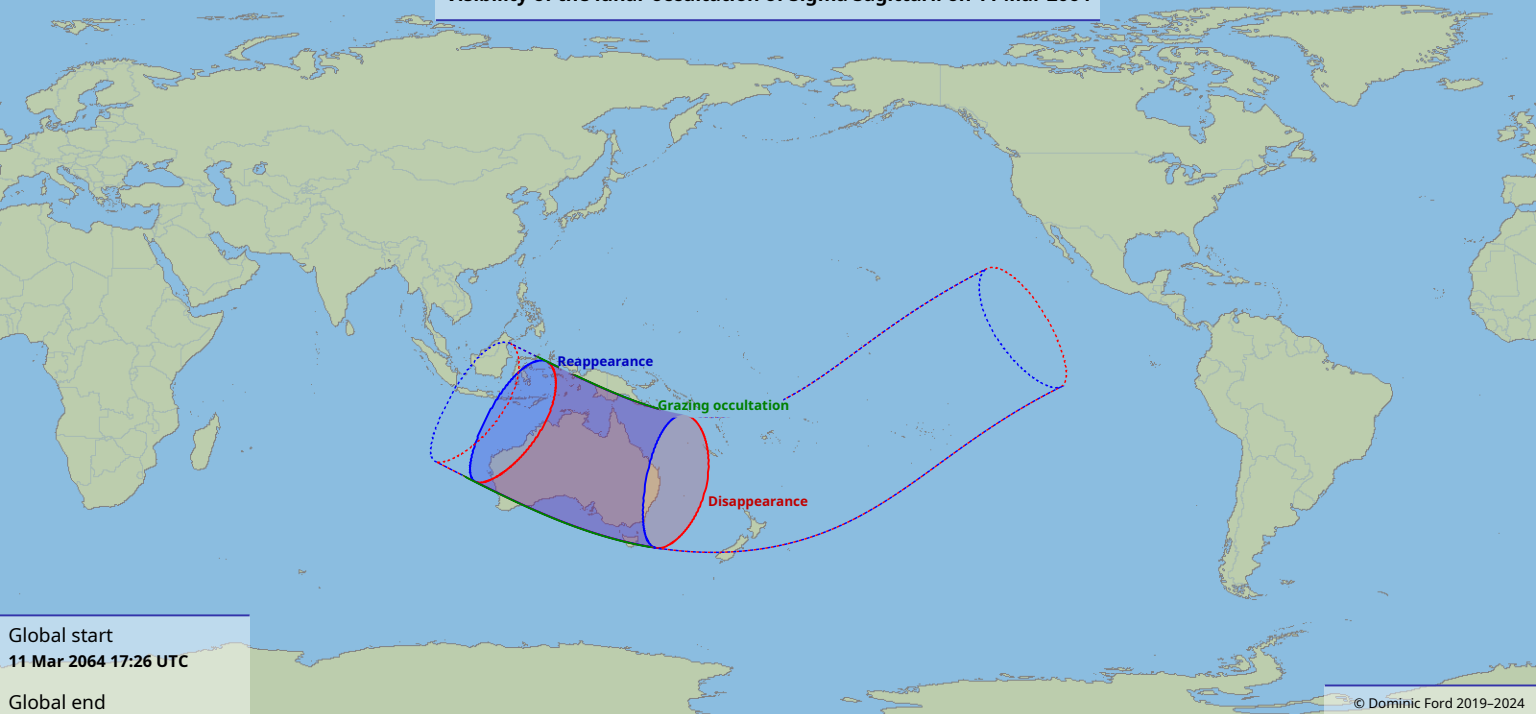

Visibility of the lunar occultation of Sigma Sagittarii on 11 Mar 2064

Global start
11 Mar 2064 17:26 UTC

Global end
11 Mar 2064 21:57 UTC