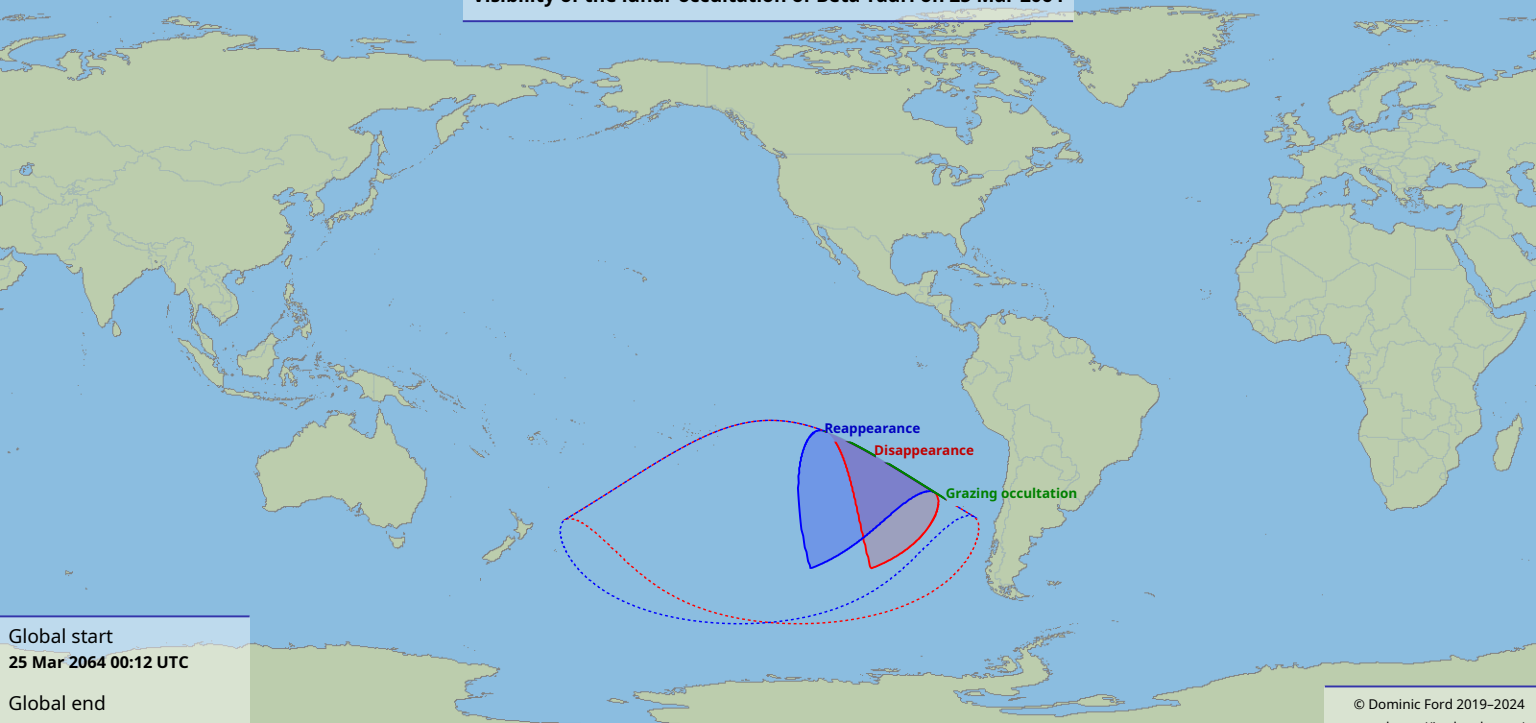

# Visibility of the lunar occultation of Beta Tauri on 25 Mar 2064

Global start  
25 Mar 2064 00:12 UTC

Global end  
25 Mar 2064 03:12 UTC