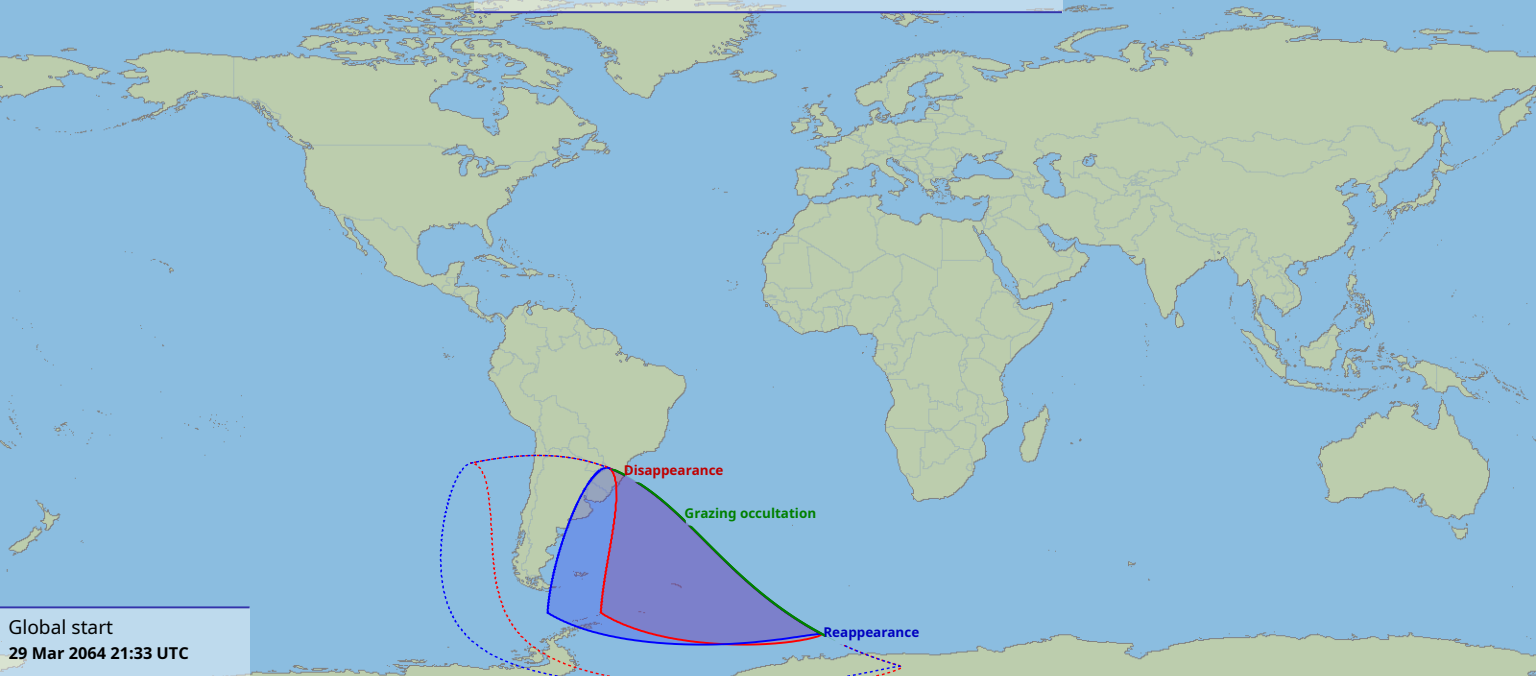

Visibility of the lunar occultation of Regulus on 29 Mar 2064

Global start
29 Mar 2064 21:33 UTC

Global end
29 Mar 2064 23:50 UTC