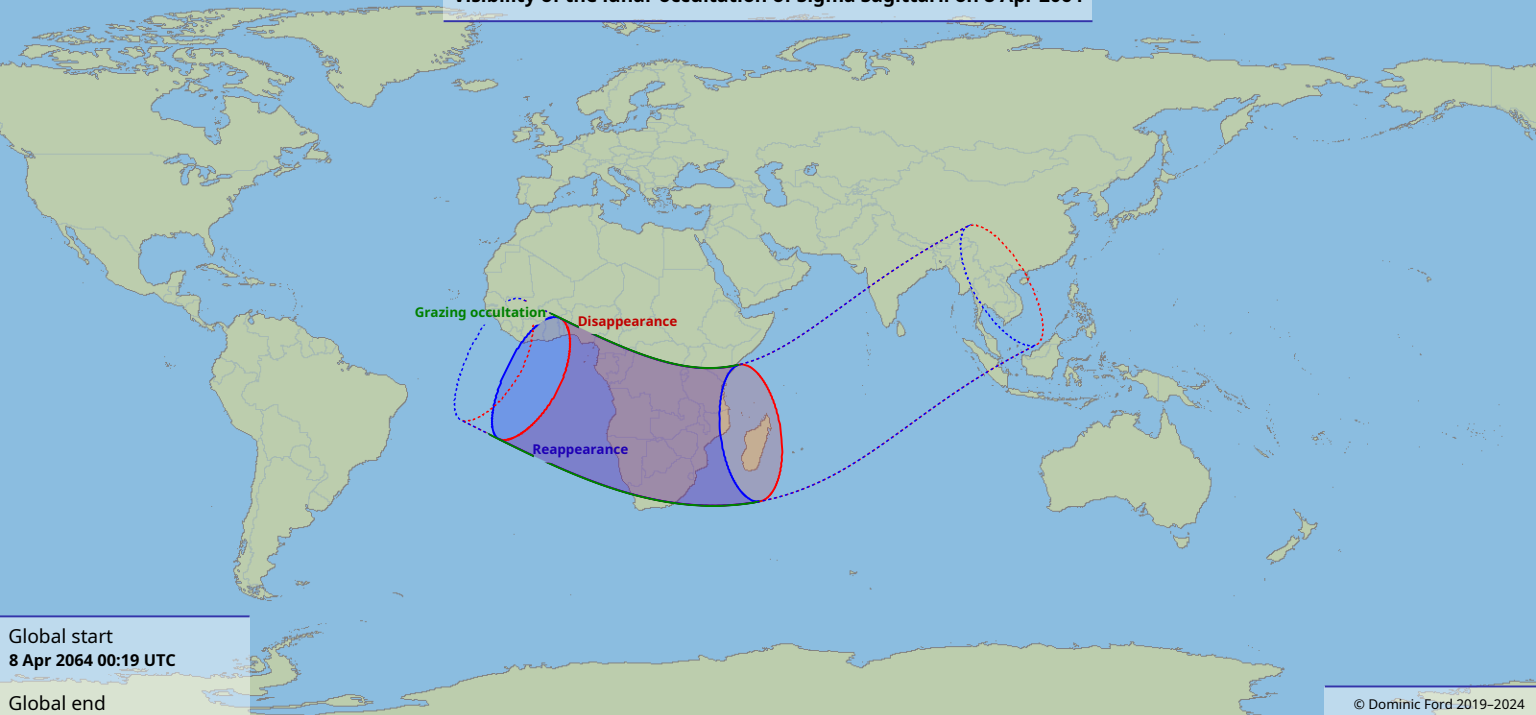

Visibility of the lunar occultation of Sigma Sagittarii on 8 Apr 2064

Global start
8 Apr 2064 00:19 UTC

Global end
8 Apr 2064 04:45 UTC