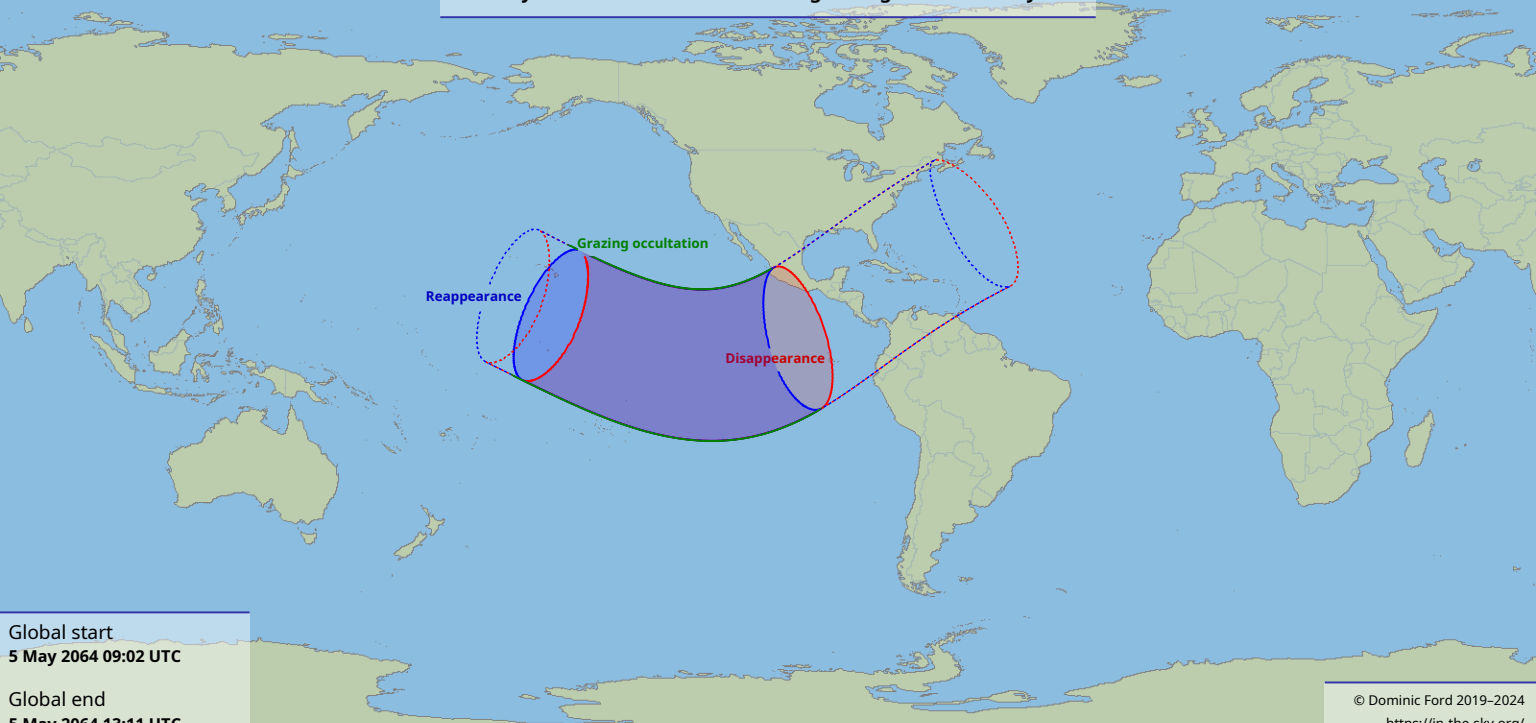

Visibility of the lunar occultation of Sigma Sagittarii on 5 May 2064

Global start
5 May 2064 09:02 UTC

Global end
5 May 2064 13:11 UTC