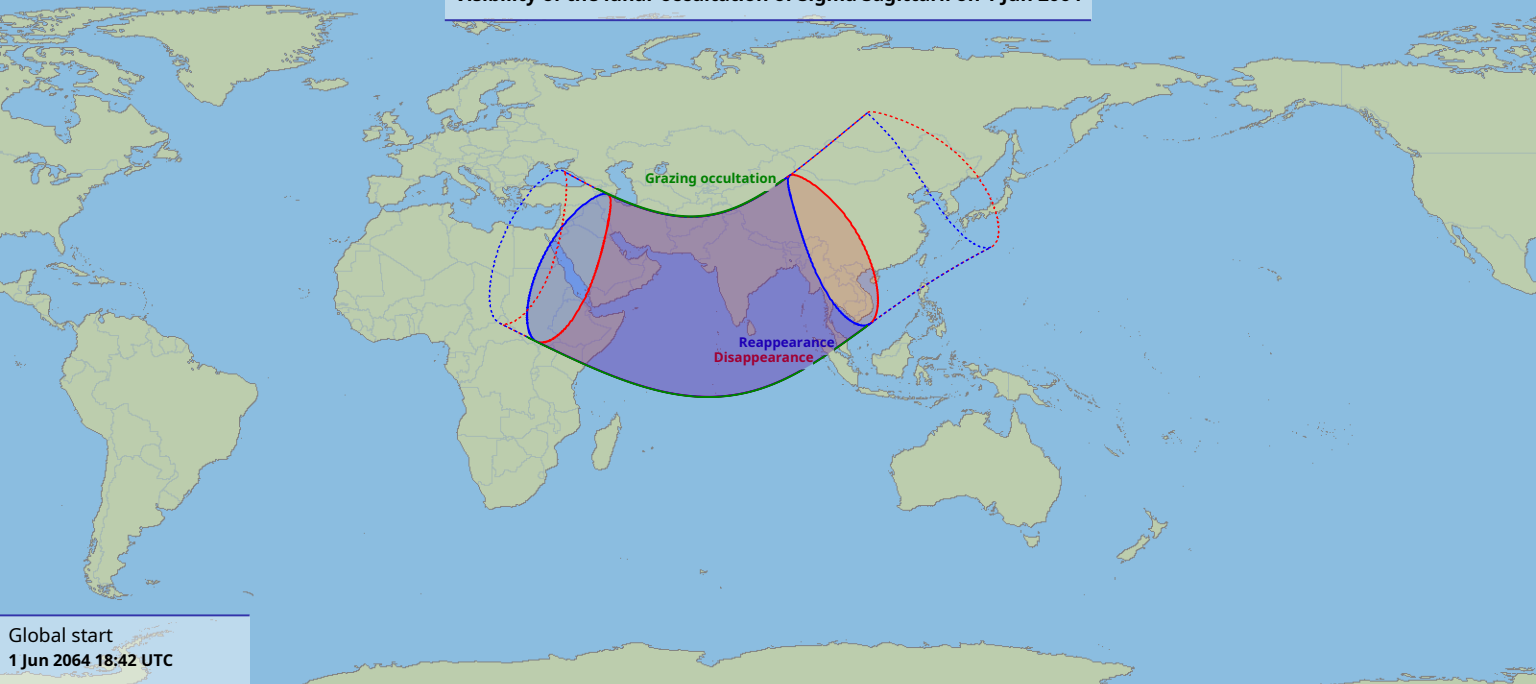

Visibility of the lunar occultation of Sigma Sagittarii on 1 Jun 2064

Global start
1 Jun 2064 18:42 UTC

Global end
1 Jun 2064 22:31 UTC