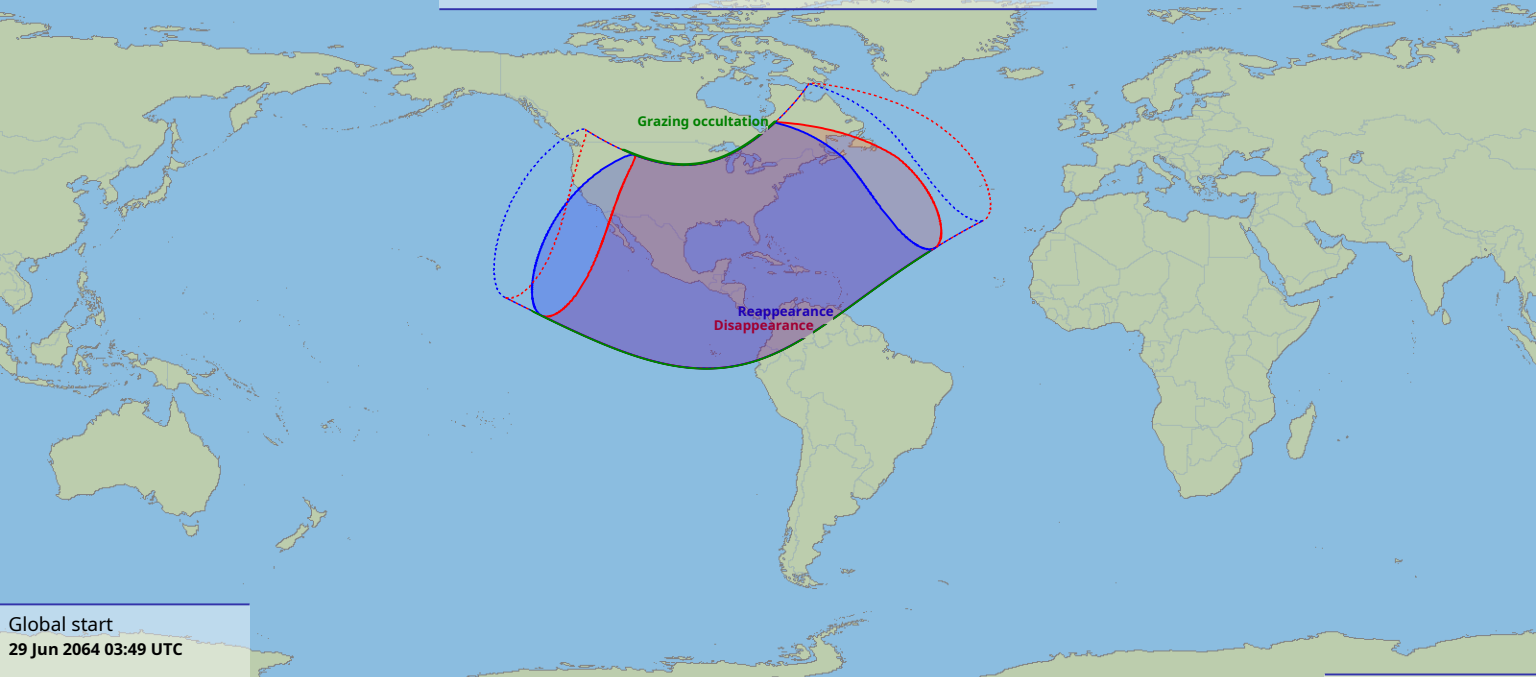

Visibility of the lunar occultation of Sigma Sagittarii on 29 Jun 2064

Global start
29 Jun 2064 03:49 UTC

Global end
29 Jun 2064 07:30 UTC