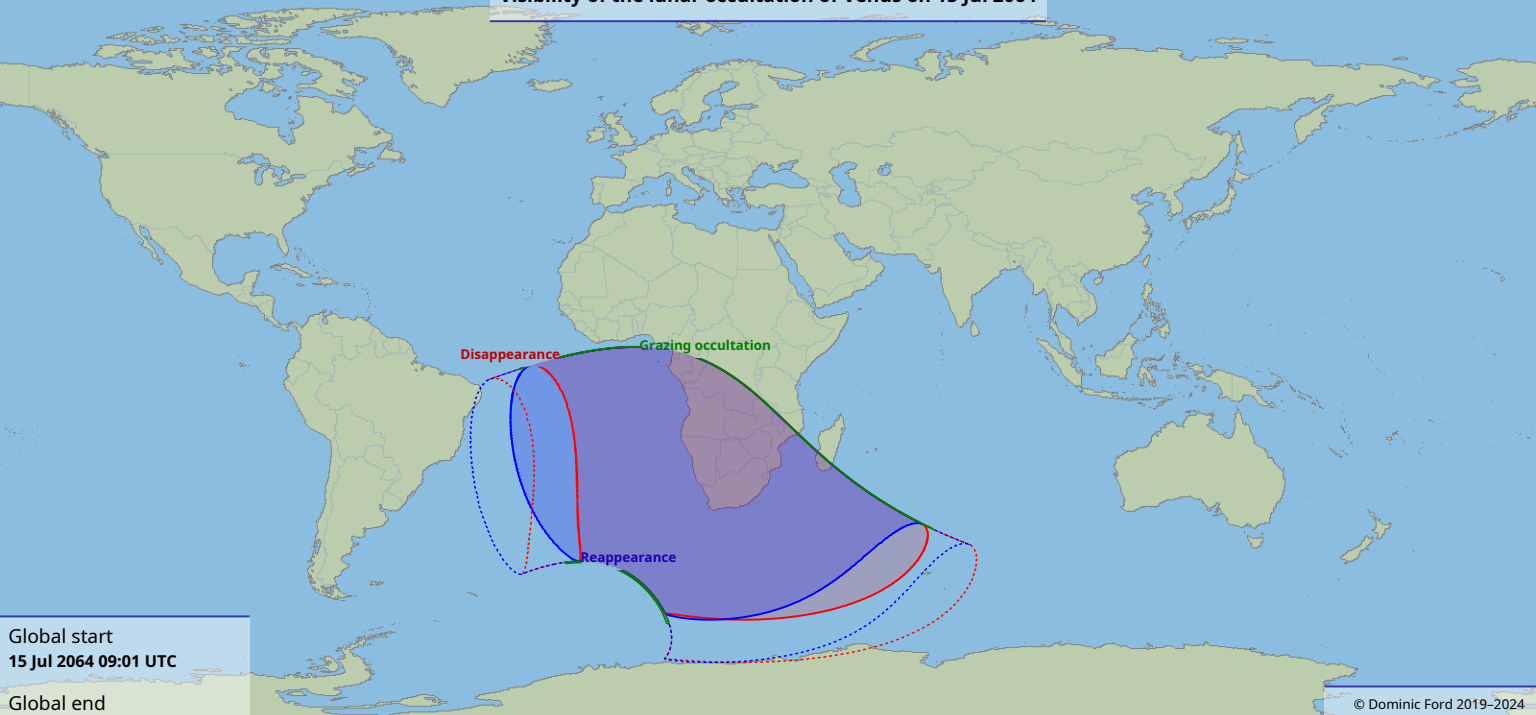

Visibility of the lunar occultation of Venus on 15 Jul 2064

Global start
15 Jul 2064 09:01 UTC

Global end
15 Jul 2064 12:54 UTC