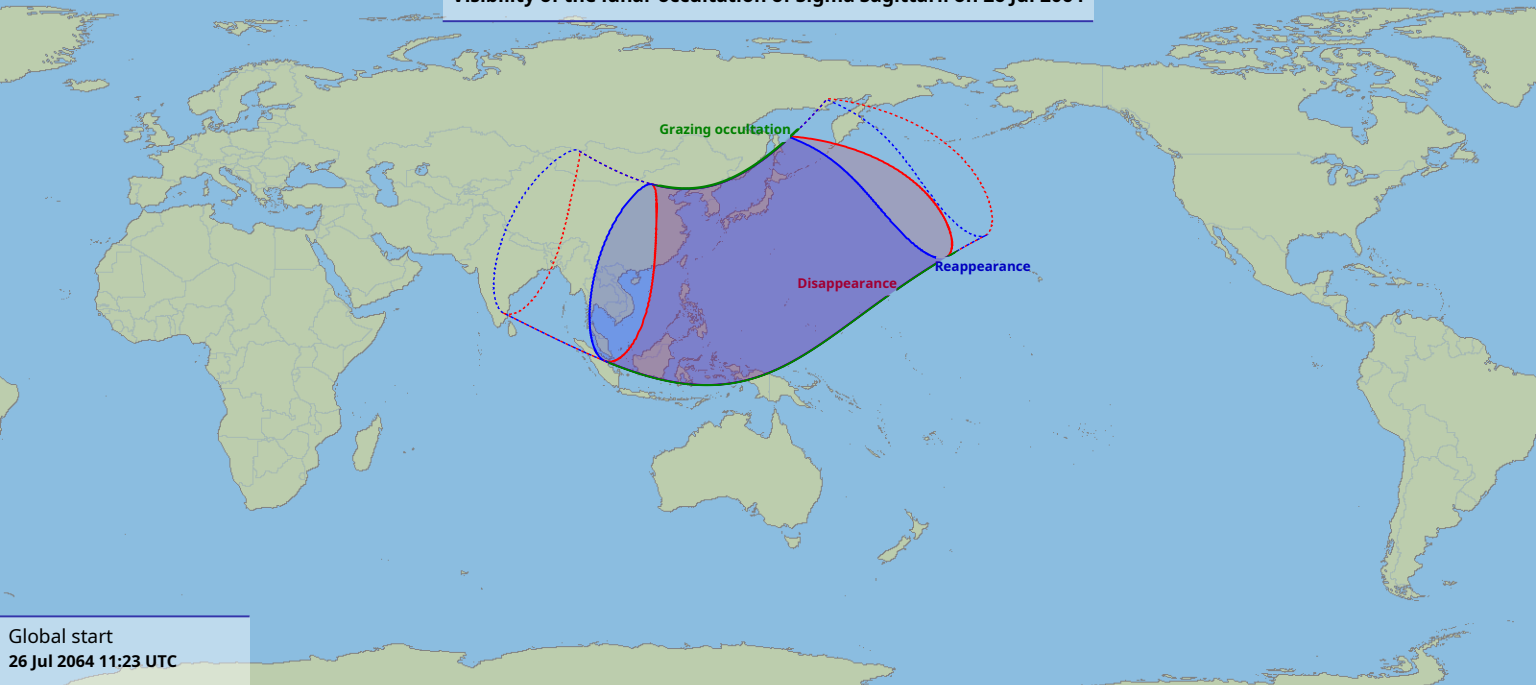

Visibility of the lunar occultation of Sigma Sagittarii on 26 Jul 2064

Global start
26 Jul 2064 11:23 UTC

Global end
26 Jul 2064 15:08 UTC