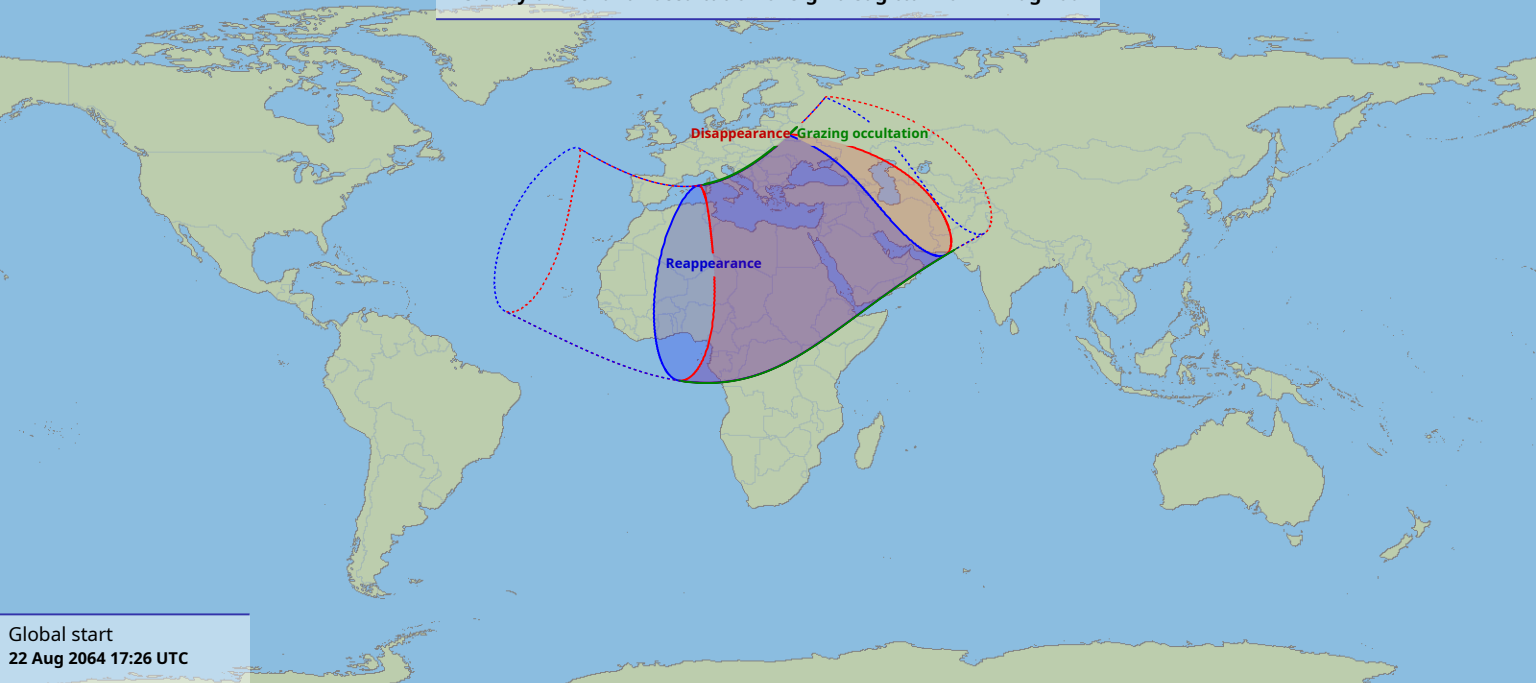

Visibility of the lunar occultation of Sigma Sagittarii on 22 Aug 2064

Global start
22 Aug 2064 17:26 UTC

Global end
22 Aug 2064 21:13 UTC