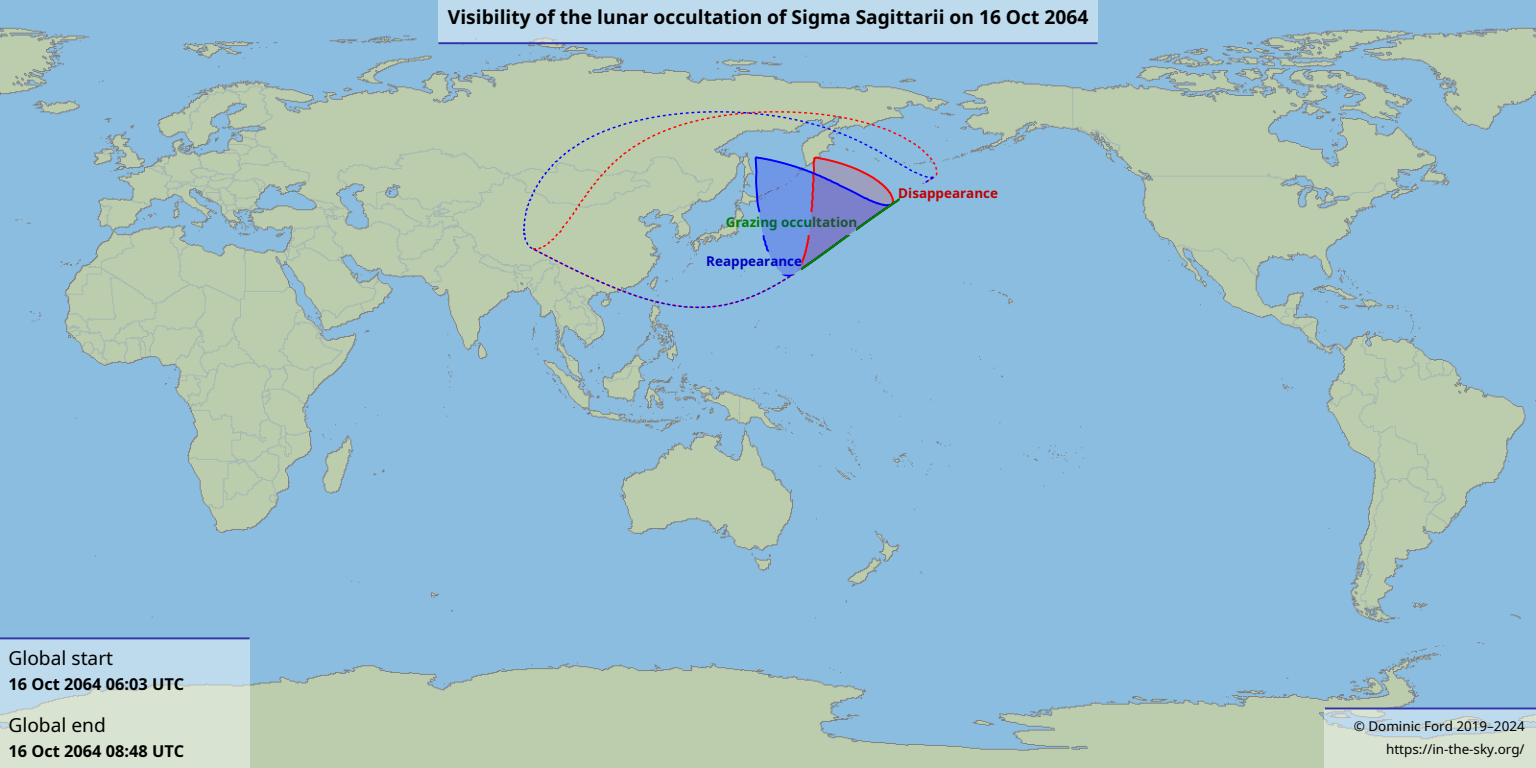

Visibility of the lunar occultation of Sigma Sagittarii on 16 Oct 2064

Global start
16 Oct 2064 06:03 UTC

Global end
16 Oct 2064 08:48 UTC