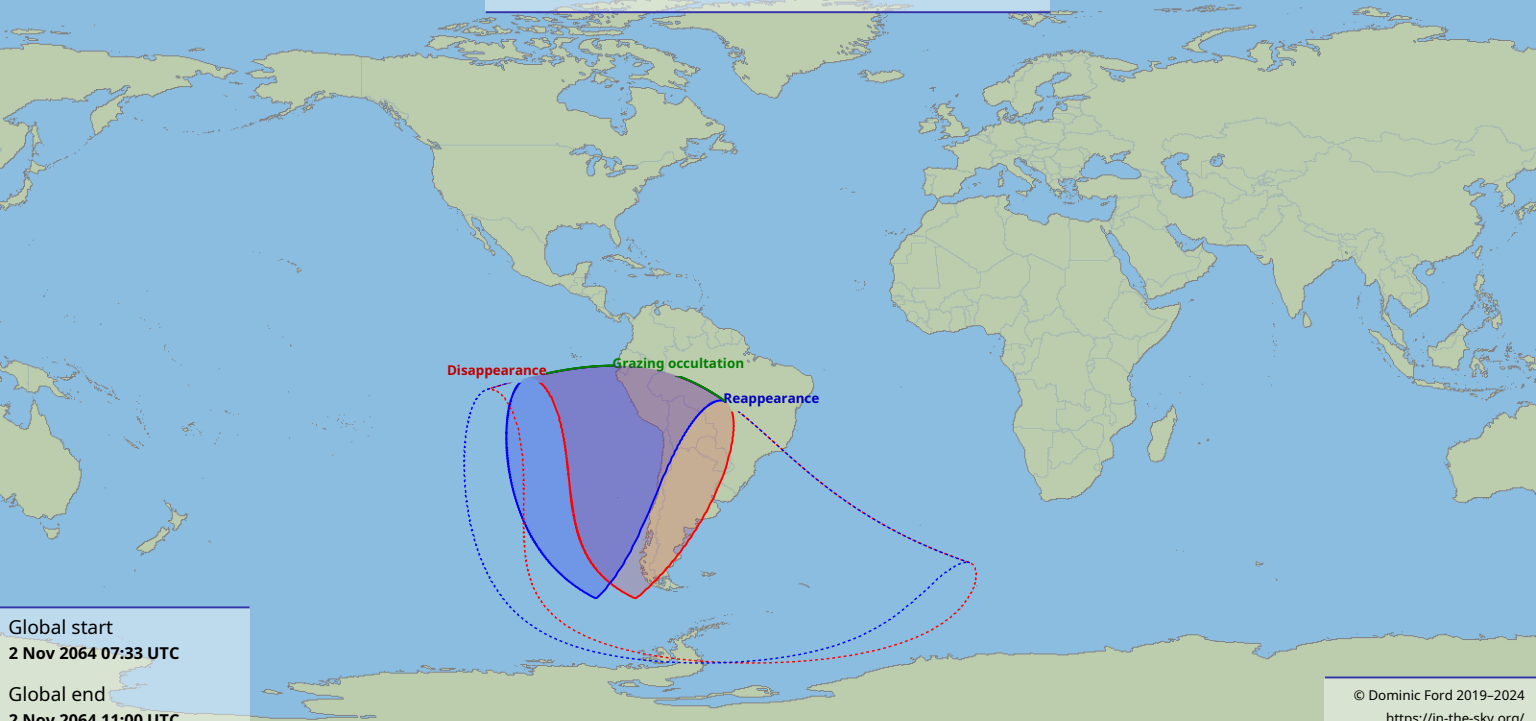

Visibility of the lunar occultation of Saturn on 2 Nov 2064

Global start
2 Nov 2064 07:33 UTC

Global end
2 Nov 2064 11:00 UTC