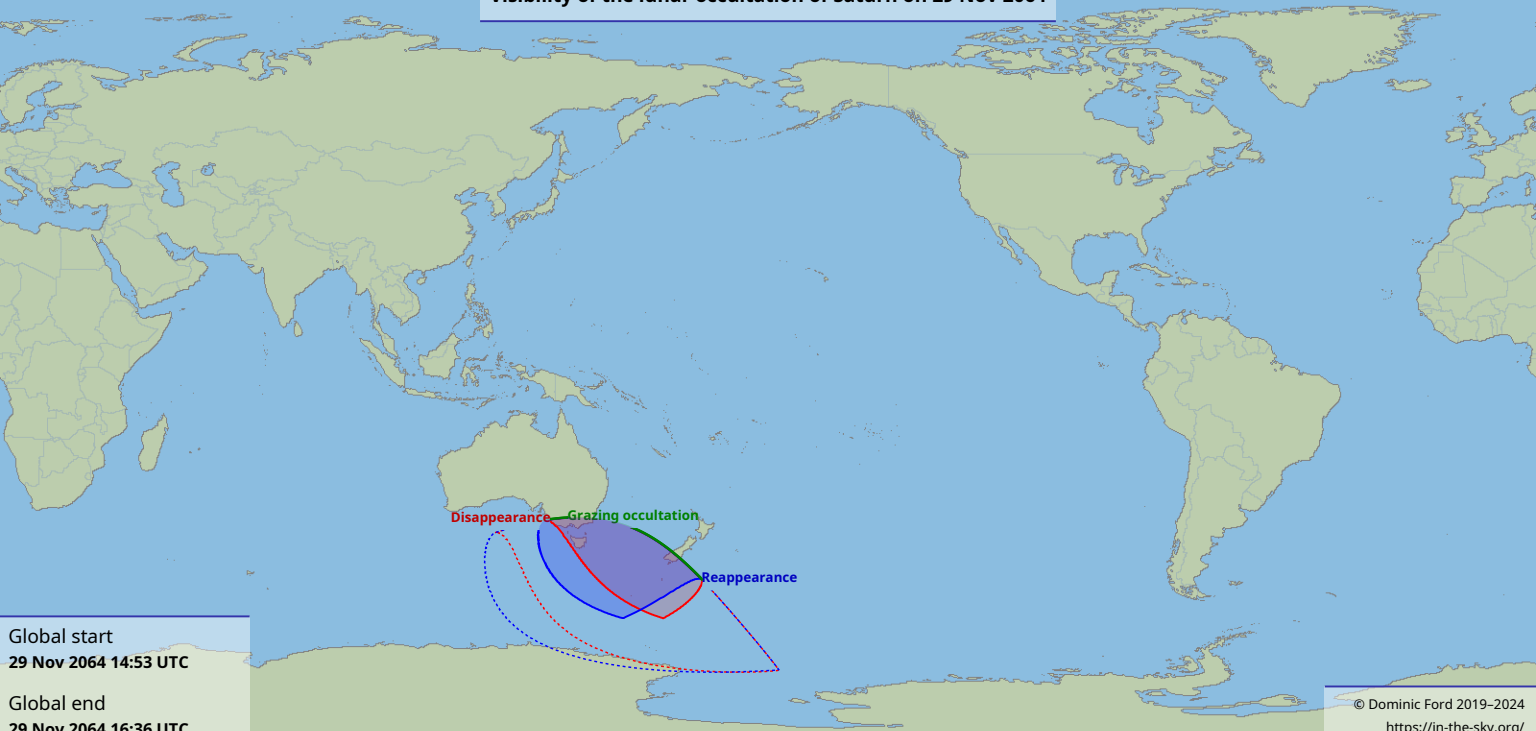

# Visibility of the lunar occultation of Saturn on 29 Nov 2064

Global start  
29 Nov 2064 14:53 UTC

Global end  
29 Nov 2064 16:36 UTC