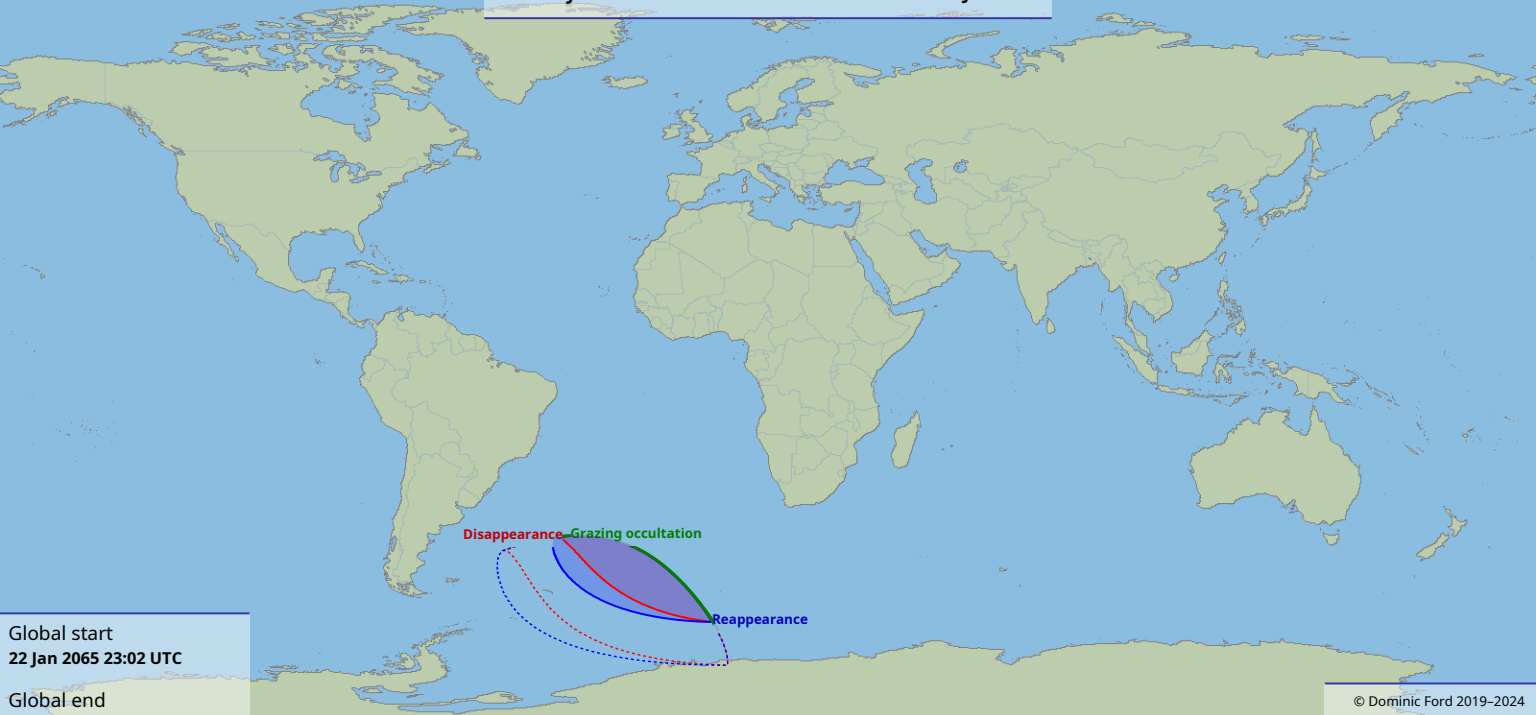

# Visibility of the lunar occultation of Saturn on 22 Jan 2065

Global start  
22 Jan 2065 23:02 UTC

Global end  
23 Jan 2065 00:24 UTC