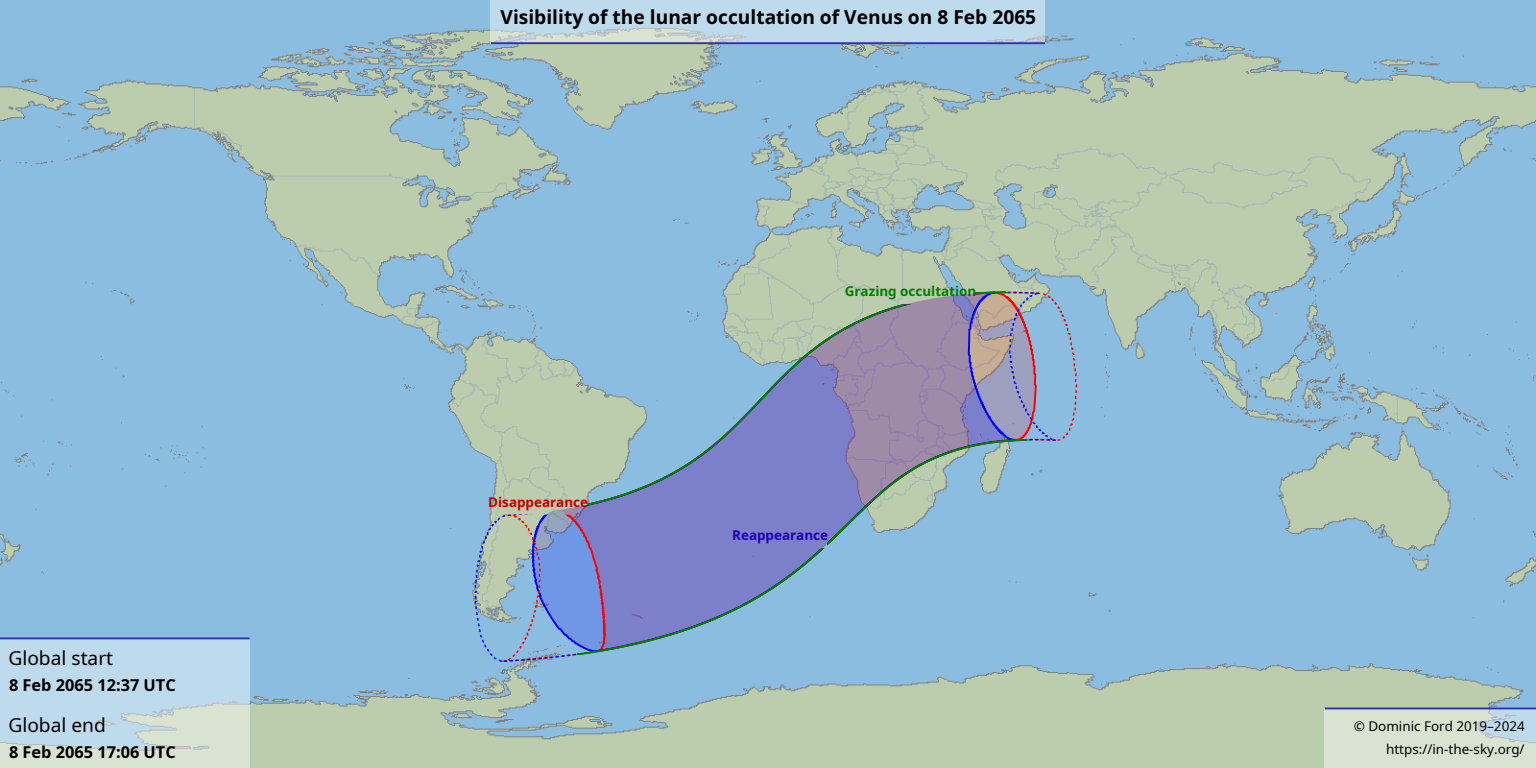

# Visibility of the lunar occultation of Venus on 8 Feb 2065

Global start  
8 Feb 2065 12:37 UTC

Global end  
8 Feb 2065 17:06 UTC