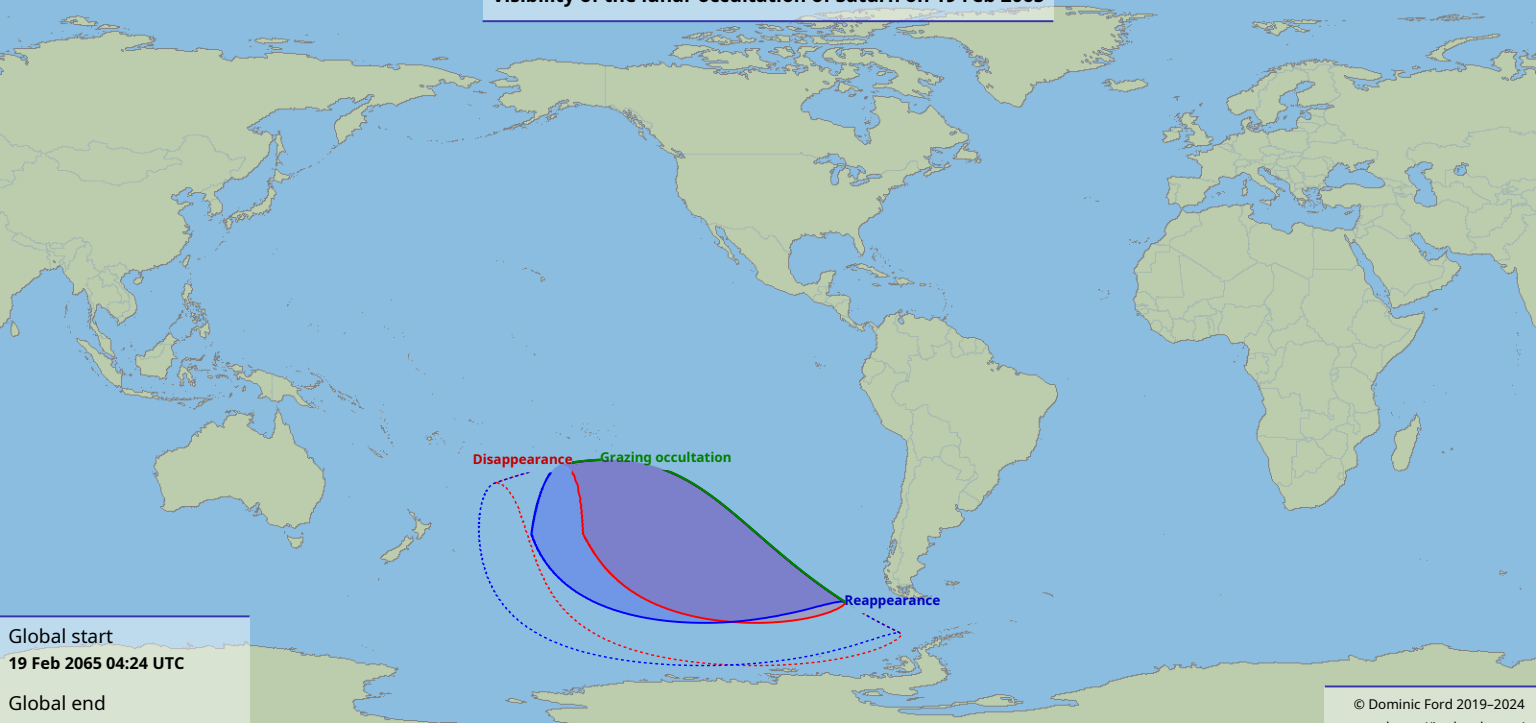

# Visibility of the lunar occultation of Saturn on 19 Feb 2065

Global start  
19 Feb 2065 04:24 UTC

Global end  
19 Feb 2065 06:50 UTC