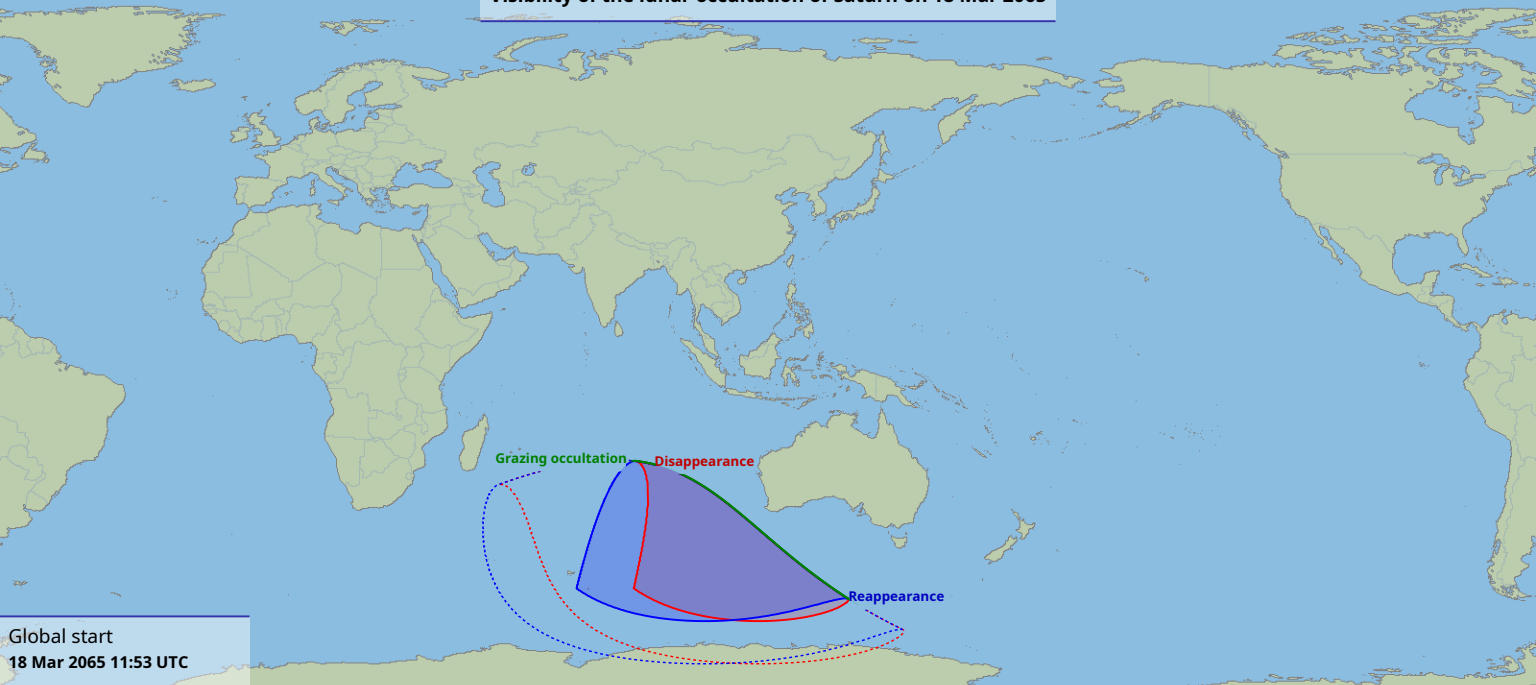

Visibility of the lunar occultation of Saturn on 18 Mar 2065

Global start
18 Mar 2065 11:53 UTC

Global end
18 Mar 2065 14:23 UTC