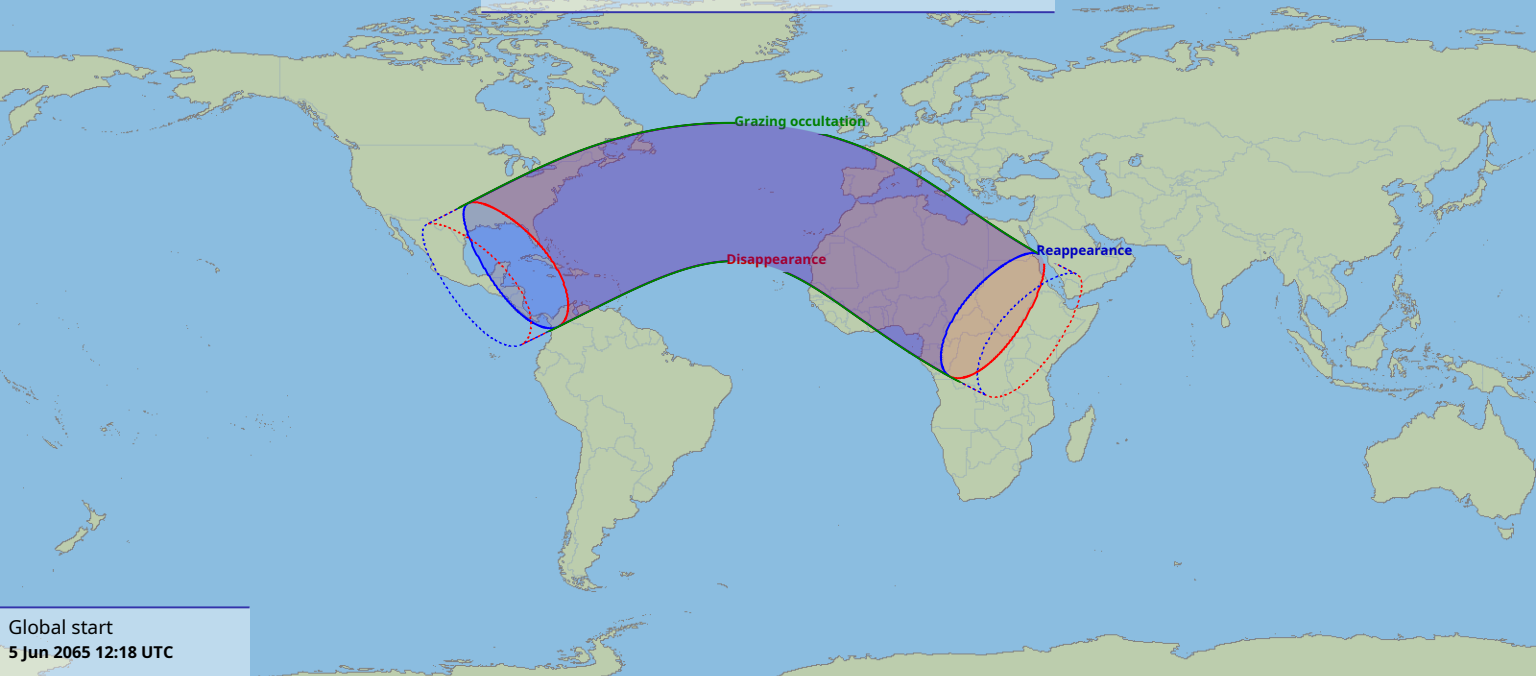

Visibility of the lunar occultation of Mercury on 5 Jun 2065

Global start
5 Jun 2065 12:18 UTC

Global end
5 Jun 2065 17:36 UTC