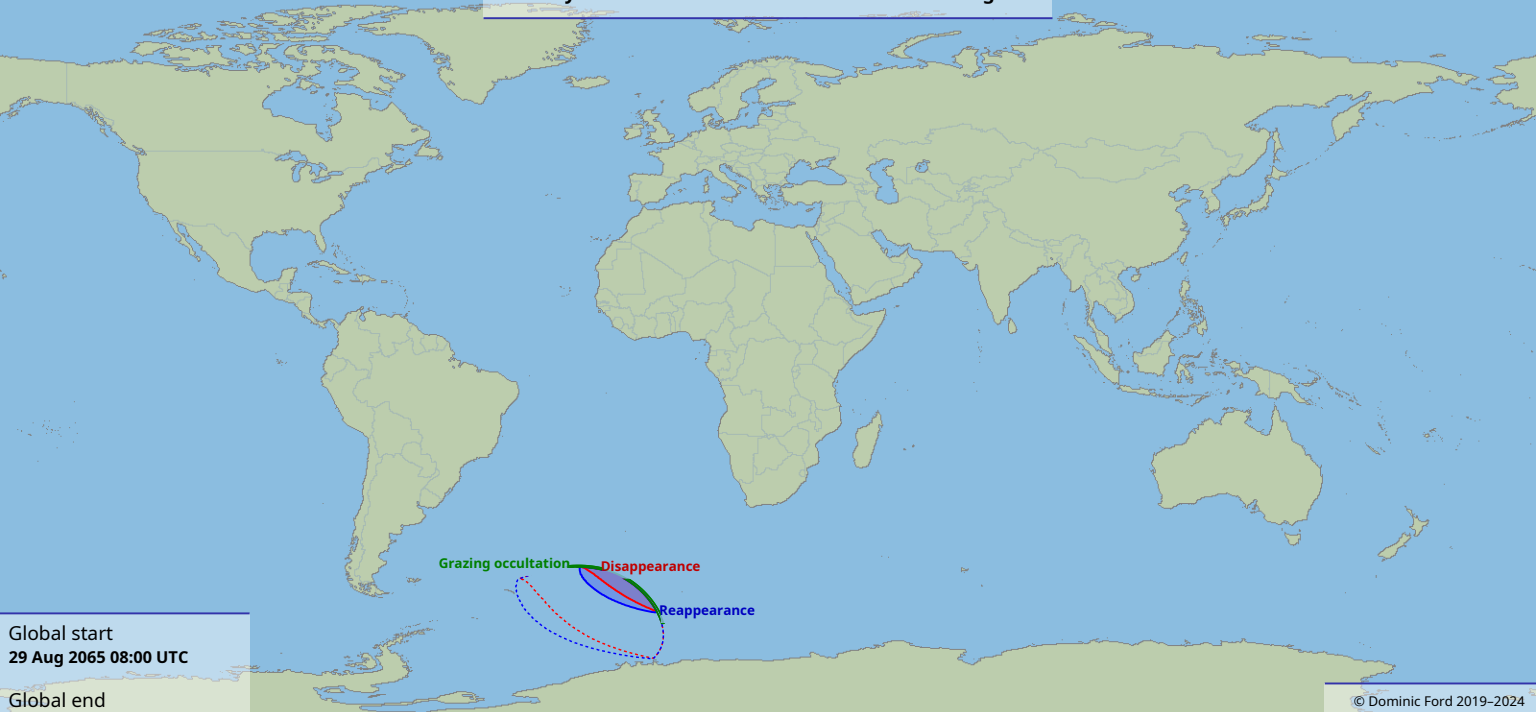

Visibility of the lunar occultation of Venus on 29 Aug 2065

Global start
29 Aug 2065 08:00 UTC

Global end
29 Aug 2065 09:03 UTC