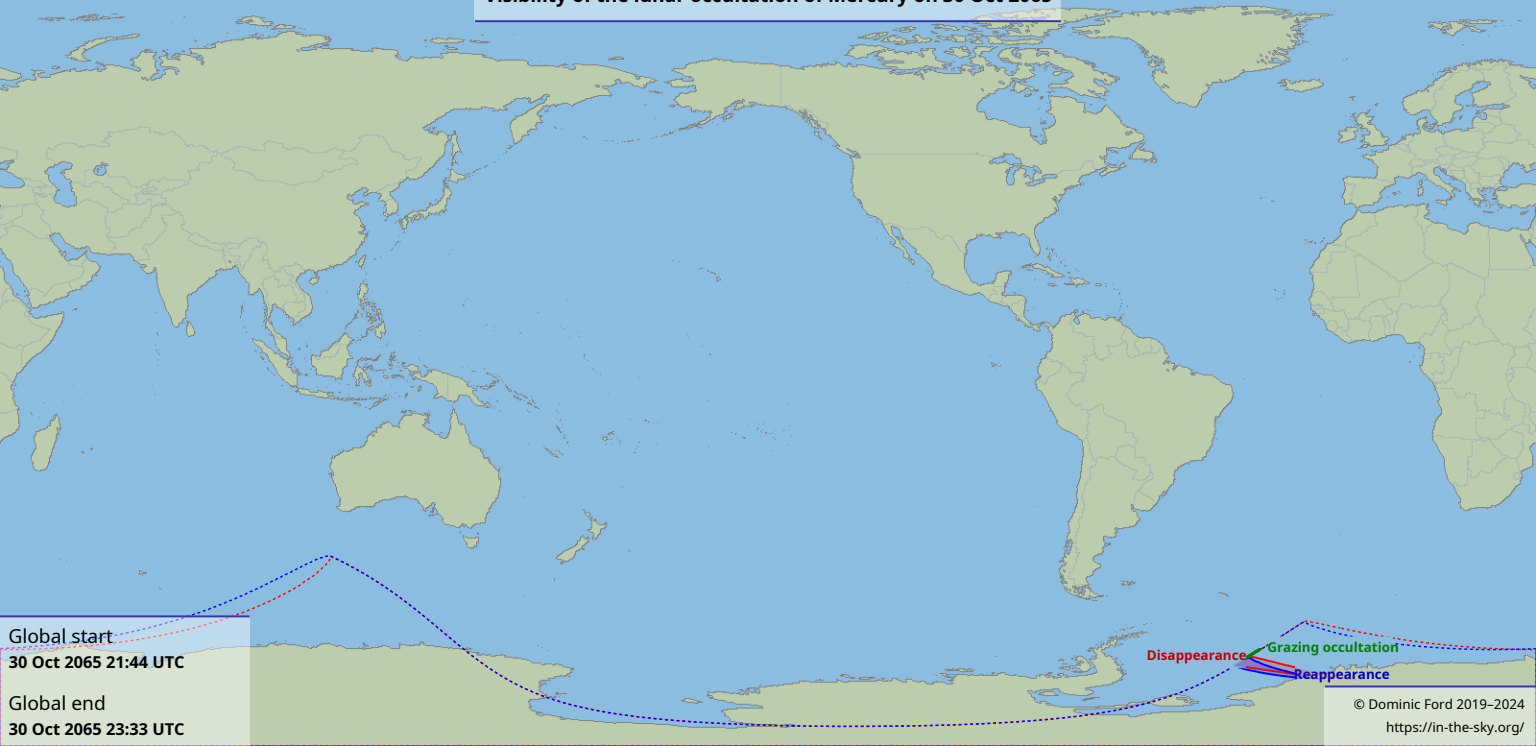

Visibility of the lunar occultation of Mercury on 30 Oct 2065

Global start
30 Oct 2065 21:44 UTC

Global end
30 Oct 2065 23:33 UTC

Disappearance
Grazing occultation
Reappearance